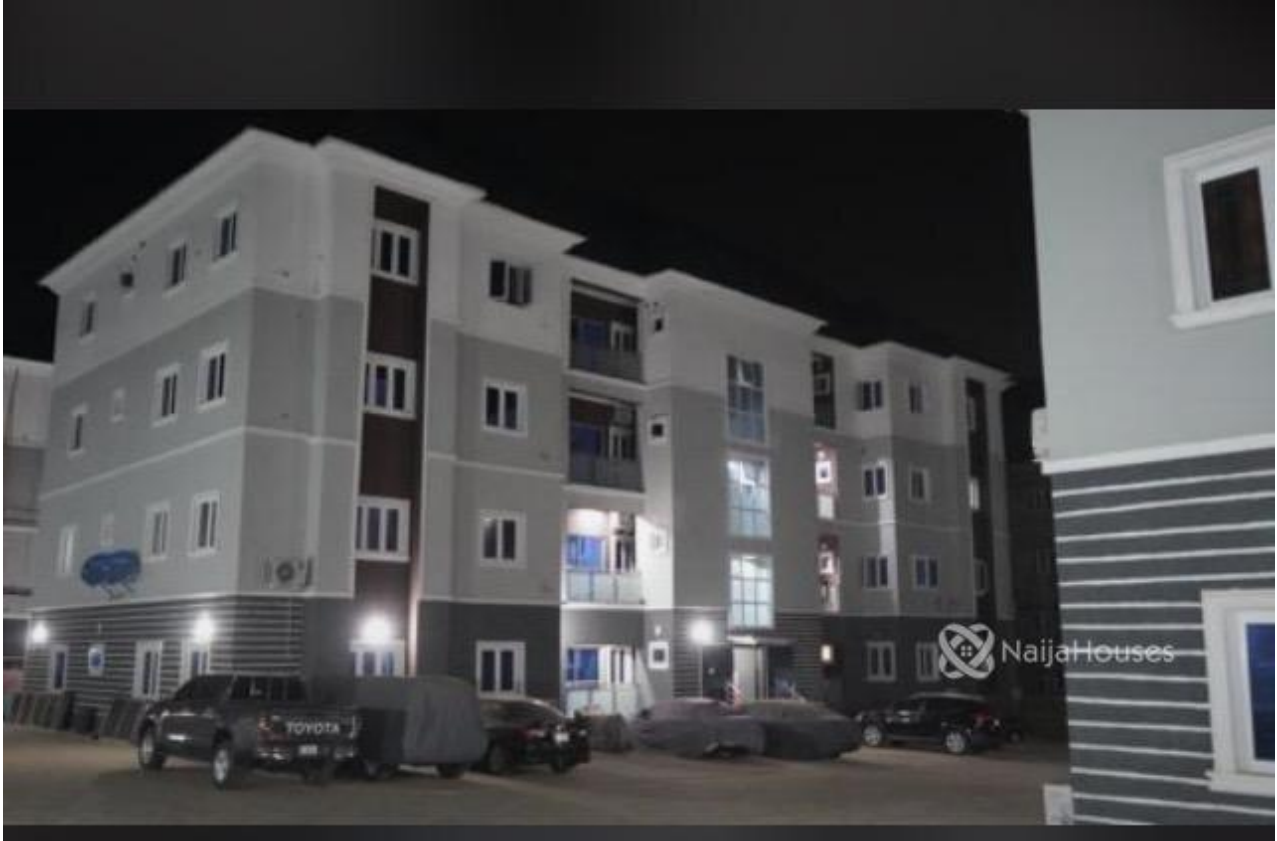

## Glendale place, Abuja, Abuja FCT

## Property Details

Category **For Sale**

Status **Active**

Price/Sq Ft ₦

On  
naijahouses.com  
**1761 days**

Type **Flats / Apartments**

Built

Glendale place, Wuye is a mini Estate with conventional facilities located in the heart of Abuja. 3 bedroom luxury apartment with a BQ The bedrooms are spacious and well ventilated Central generator that powers the estate

## Property Photos