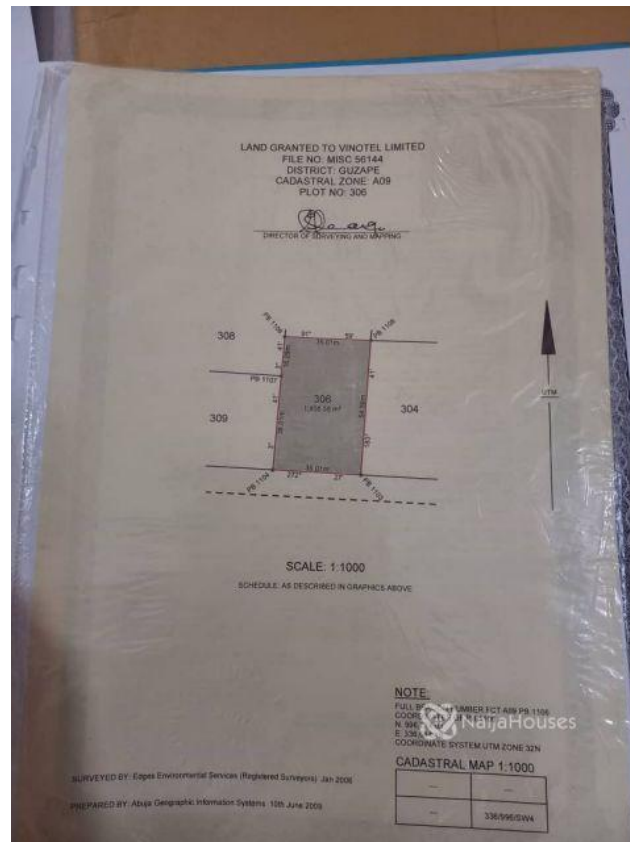

Gilbert chikelu street, Guzape, Abuja, Abuja FCT

Gilbert chikelu street, Guzape, Abuja, Abuja FCT

NGN 380,000,000.00

Japhet Raishiwe
Nigeria

Mobile: 07056144444
Office:
Fax:
japhet.raishiwe@themlsproperties.com