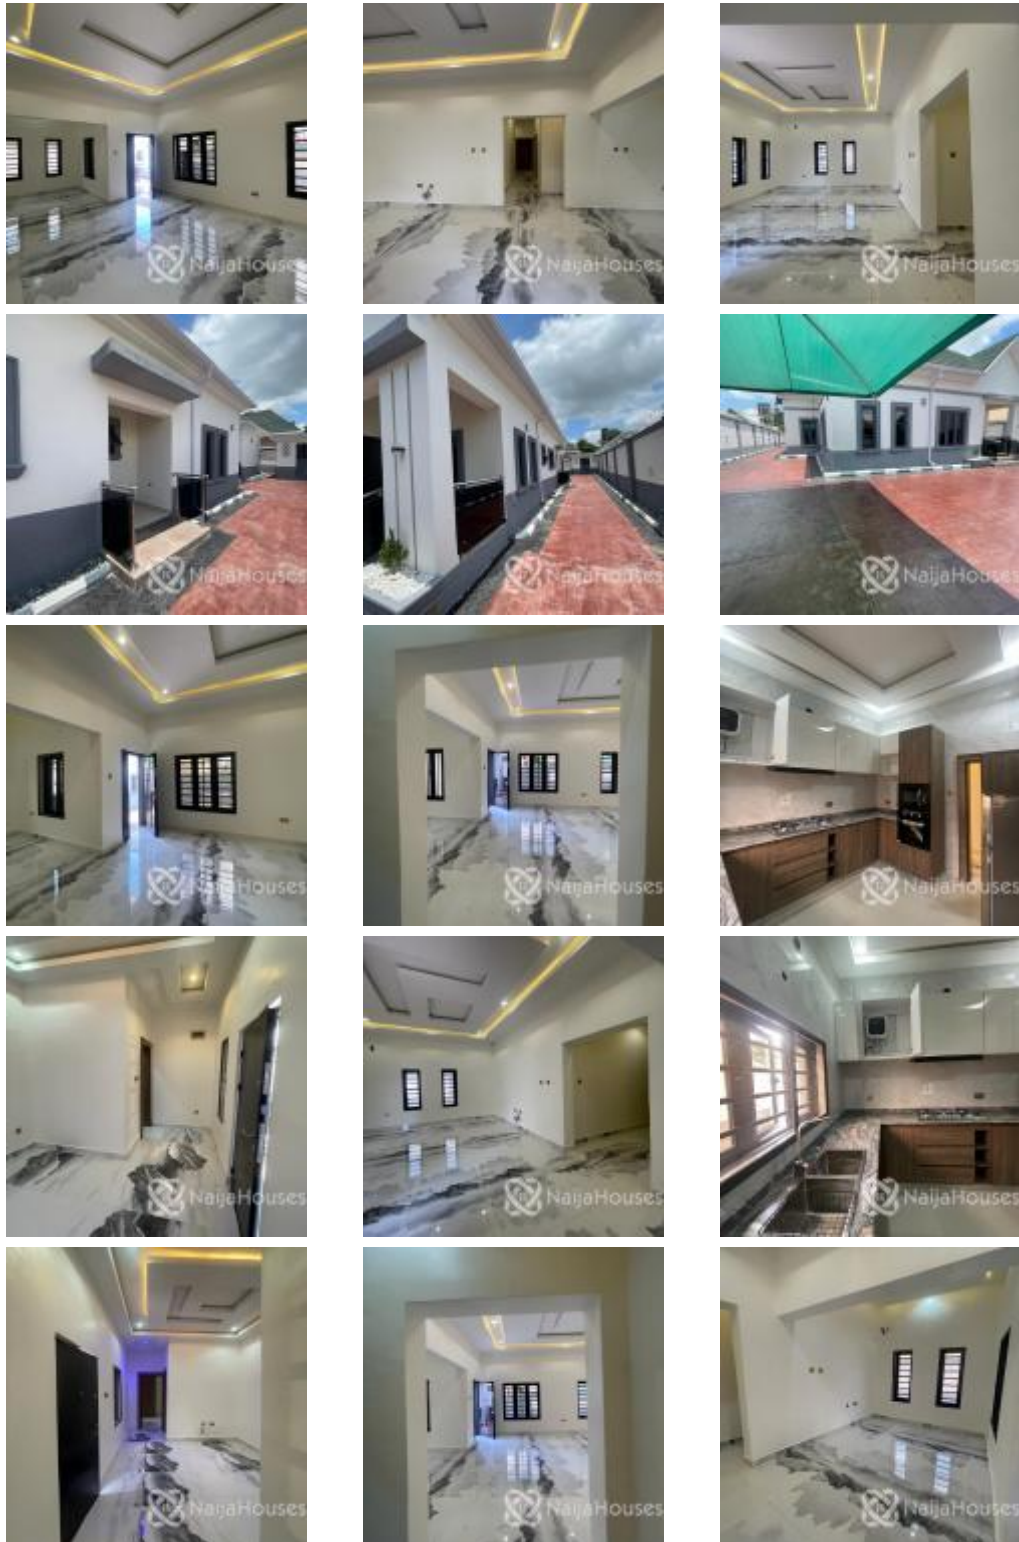

Property Photos

This report has been prepared based on information furnished by sources deemed reliable, however no representation or warranty, either expressed or implied, is made to its accuracy.