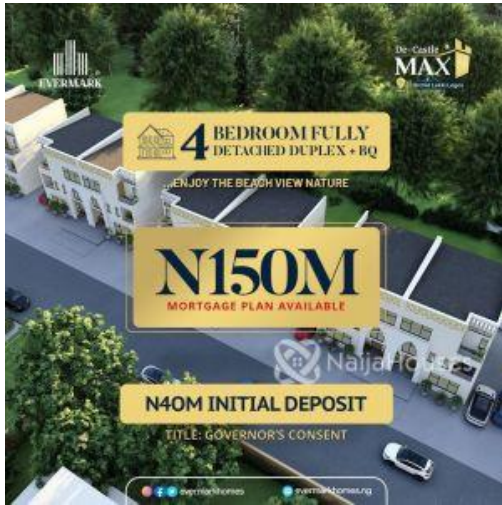

Status **Active**

Price/Sq Ft ₦

On
naijahouses.com
423 days

Type **Duplex**

Built

Motion light, Torch switch, smart door finger print, inverter, solar, swimming pool, sound proof Generator, cctv cameras, gym N150M Mortgage plan available, N40M initial deposit

Property Summary

Features

No Records Found

Property ID:	P8722357271
Category:	For Sale
Market Status:	Active
Listed Price:	150000000
Year Built:	
Property Size:	Sq m
Building Size:	Sq m
Lot Size:	Sq m
Price per Sq. Meter:	
Bedroom:	4
Bathroom:	
Toilets:	
Parking:	
Service Fee:	
Other Fee:	
Tax Per Annum:	
Insurance Per Annum:	
HOA Per Annum:	