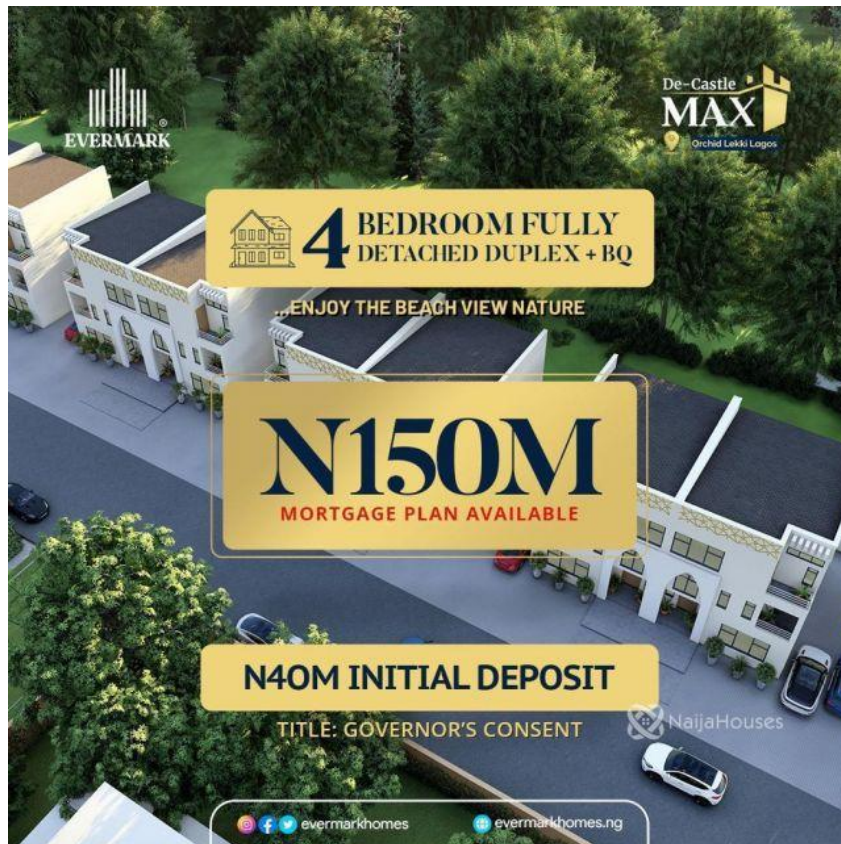

De-Castle Max, Orchid Lekki, Lekki, Lagos

De-Castle Max, Orchid Lekki, Lekki, Lagos

NGN 150,000,000.00

Olaoluwa Agbana
Nigeria

Mobile: 08057791769
Office:
Fax:
estateconnect@gmail.com

Property Details

Category **For Sale**

Status **Active**

Price/Sq Ft ₦

On
naijahouses.com
423 days

Type **Duplex**

Built

Motion light, Torch switch, smart door finger print, inverter, solar, swimming pool, sound proof Generator, cctv cameras, gym N150M Mortgage plan available, N40M initial deposit

Property Summary

Features

No Records Found

Property ID:	P8722357271
Category:	For Sale
Market Status:	Active
Listed Price:	150000000
Year Built:	
Property Size:	Sq m
Building Size:	Sq m
Lot Size:	Sq m
Price per Sq. Meter:	
Bedroom:	4
Bathroom:	
Toilets:	
Parking:	
Service Fee:	
Other Fee:	
Tax Per Annum:	
Insurance Per Annum:	
HOA Per Annum:	