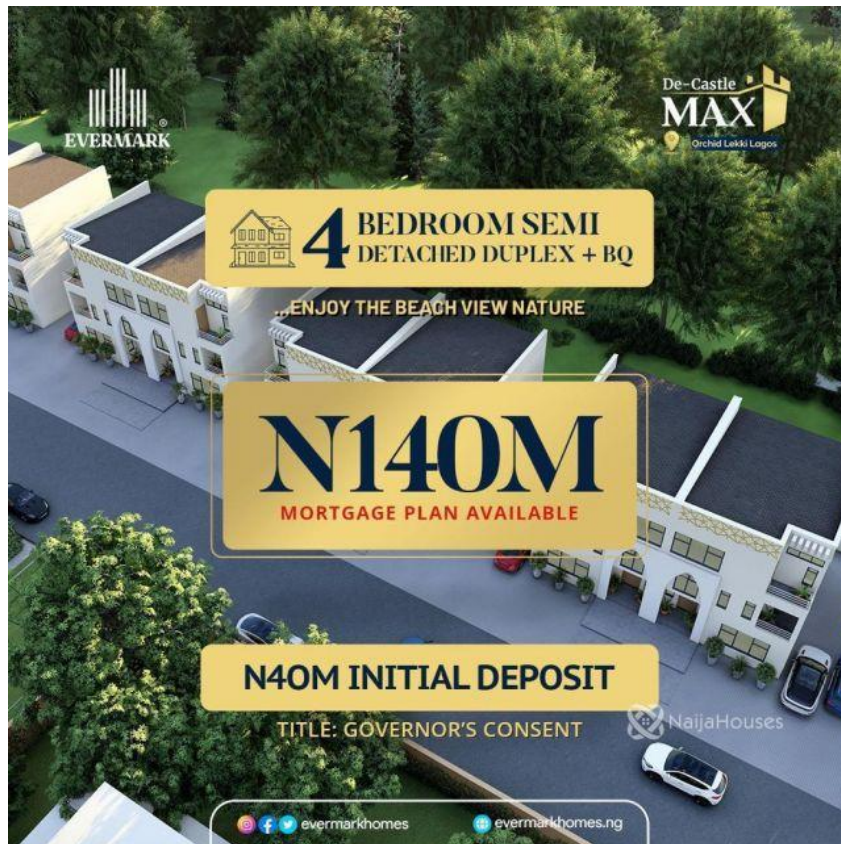

## De-Castle Max, Orchid Lekki , Lekki, Lagos

## De-Castle Max, Orchid Lekki , Lekki, Lagos

**NGN 140,000,000.00**

Olaoluwa Agbana  
Nigeria

Mobile: 08057791769  
Office:  
Fax:  
[estateconnect@gmail.com](mailto:estateconnect@gmail.com)

### Features

No Records Found

Property ID:	P4386667270
Category:	For Sale
Market Status:	Active
Listed Price:	140000000
Year Built:	
Property Size:	Sq m
Building Size:	Sq m
Lot Size:	Sq m
Price per Sq. Meter:	
Bedroom:	4
Bathroom:	
Toilets:	
Parking:	
Service Fee:	
Other Fee:	
Tax Per Annum:	
Insurance Per Annum:	
HOA Per Annum:	

## Property Photos