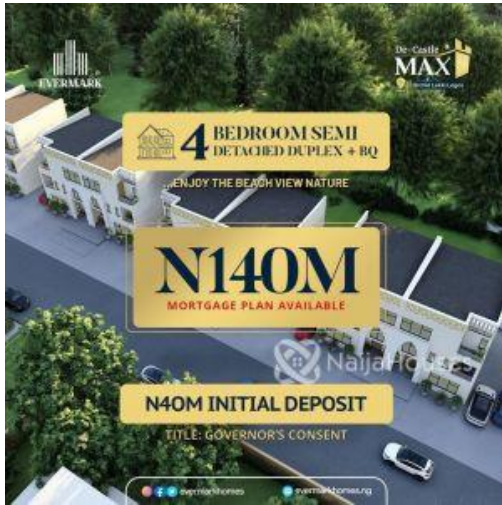

## De-Castle Max, Orchid Lekki , Lekki, Lagos

**NGN 140,000,000.00**

Olaoluwa Agbana  
Nigeria

Mobile: 08057791769  
Office:  
Fax:  
[estateconnect@gmail.com](mailto:estateconnect@gmail.com)

### Features

No Records Found

Property ID:	P4386667270
Category:	For Sale
Market Status:	Active
Listed Price:	140000000
Year Built:	
Property Size:	Sq m
Building Size:	Sq m
Lot Size:	Sq m
Price per Sq. Meter:	
Bedroom:	4
Bathroom:	
Toilets:	
Parking:	
Service Fee:	
Other Fee:	
Tax Per Annum:	
Insurance Per Annum:	
HOA Per Annum:	

## Property Photos