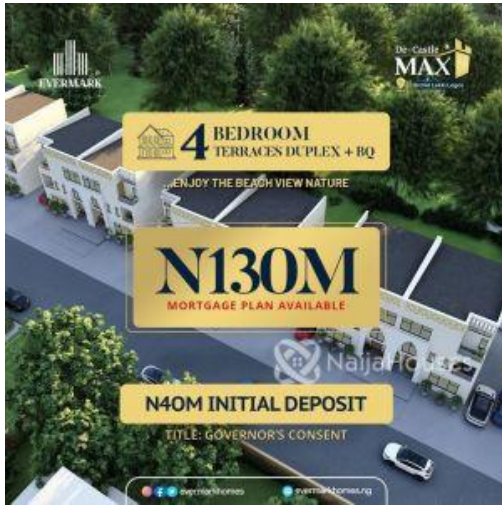

Status **Active**

Price/Sq Ft ₦

On
naijahouses.com
423 days

Type
Terraces

Built

Motion light, Torch switch, smart door finger print, inverter, solar, swimming pool, sound proof Generator, cctv cameras, gym N130M Mortgage plan available, N40M initial deposit

Property Summary

Features

No Records Found

Property ID:	P1526767269
Category:	For Sale
Market Status:	Active
Listed Price:	130000000
Year Built:	
Property Size:	Sq m
Building Size:	Sq m
Lot Size:	Sq m
Price per Sq. Meter:	
Bedroom:	4
Bathroom:	
Toilets:	
Parking:	
Service Fee:	
Other Fee:	
Tax Per Annum:	
Insurance Per Annum:	
HOA Per Annum:	