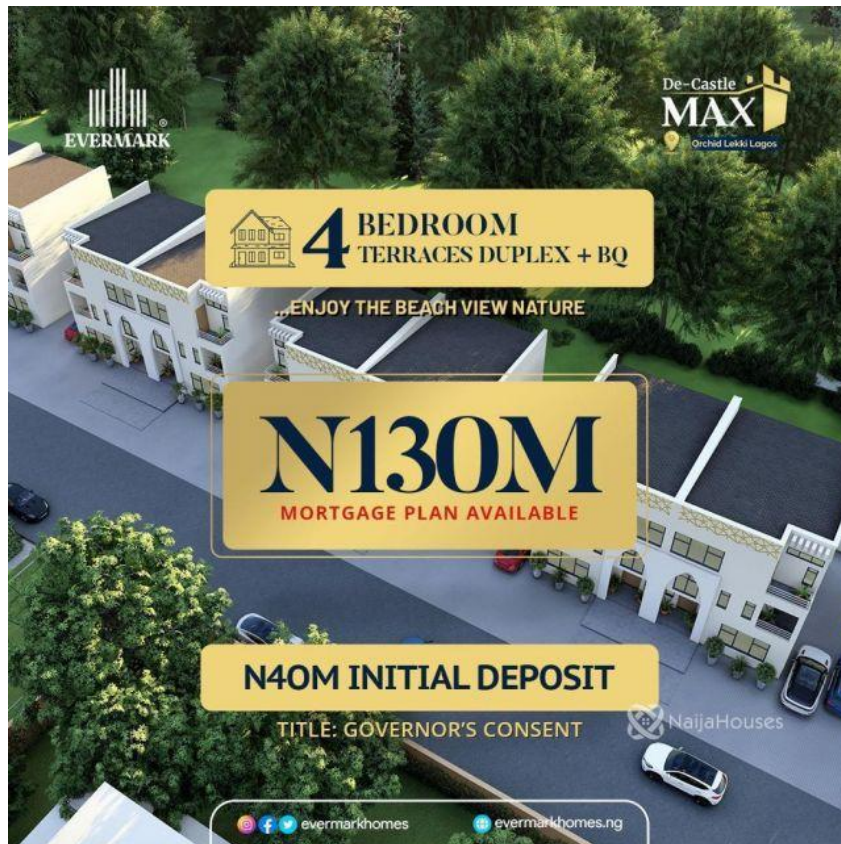

De-Castle Max, Orchid Lekki, Lekki, Lagos

De-Castle Max, Orchid Lekki, Lekki, Lagos

NGN 130,000,000.00

Olaoluwa Agbana
Nigeria

Mobile: 08057791769
Office:
Fax:
estateconnect@gmail.com

Property Details

Category **For Sale**

Status **Active**

Price/Sq Ft ₦

On
naijahouses.com
423 days

Type
Terraces

Built

Motion light, Torch switch, smart door finger print, inverter, solar, swimming pool, sound proof Generator, cctv cameras, gym N130M Mortgage plan available, N40M initial deposit

Property Summary

Features

No Records Found

Property ID:	P1526767269
Category:	For Sale
Market Status:	Active
Listed Price:	130000000
Year Built:	
Property Size:	Sq m
Building Size:	Sq m
Lot Size:	Sq m
Price per Sq. Meter:	
Bedroom:	4
Bathroom:	
Toilets:	
Parking:	
Service Fee:	
Other Fee:	
Tax Per Annum:	
Insurance Per Annum:	
HOA Per Annum:	