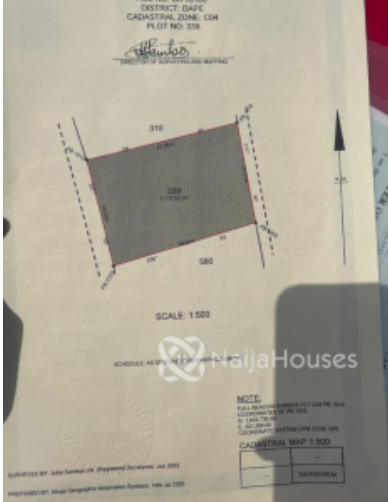

Price/Sq Ft ₦

On
naijahouses.com
108 days

Type **Land**

Built

A well located 1117sqm residential plot with FCDA CofO is up for sale at Dape, Abuja.
Plot 339

Price: 90 Million.

Property Summary

Features

No Records Found

Property ID:	P3249768443
Category:	For Sale
Market Status:	Active
Listed Price:	90000000
Year Built:	
Property Size:	Sq m
Building Size:	Sq m
Lot Size:	Sq m
Price per Sq. Meter:	
Bedroom:	
Bathroom:	
Toilets:	
Parking:	
Service Fee:	
Other Fee:	
Tax Per Annum:	
Insurance Per Annum:	
HOA Per Annum:	