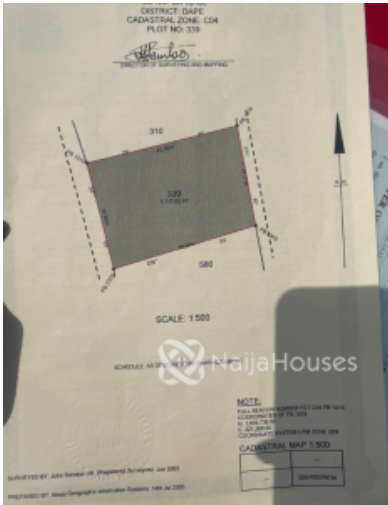

Price/Sq Ft ₦

On
naijahouses.com
156 days

Type **Land**

Built

A well located 1117sqm residential plot with FCDA CofO is up for sale at Dape, Abuja.
Plot 339

Price: 90 Million.

Property Summary

Features

No Records Found

Property ID:	P3249768443
Category:	For Sale
Market Status:	Active
Listed Price:	90000000
Year Built:	
Property Size:	Sq m
Building Size:	Sq m
Lot Size:	Sq m
Price per Sq. Meter:	
Bedroom:	
Bathroom:	
Toilets:	
Parking:	
Service Fee:	
Other Fee:	
Tax Per Annum:	
Insurance Per Annum:	
HOA Per Annum:	