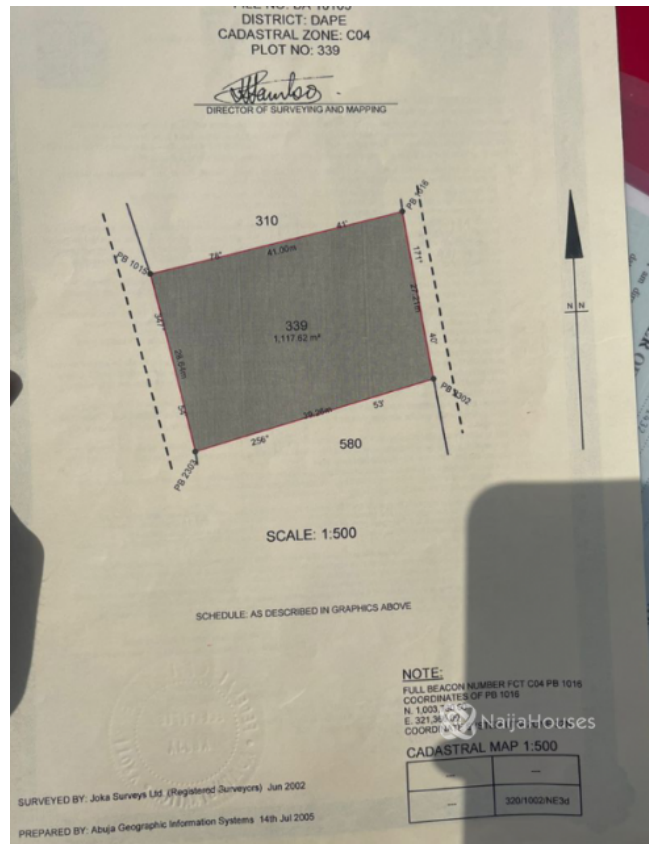

Dape, Abuja, Abuja FCT

Dape, Abuja, Abuja FCT

NGN 90,000,000.00

Ifedayo Ogunleye
Nigeria

Mobile: 07056144444
Office:
Fax:
ifedayo.ogunleye@themlsproperties.com