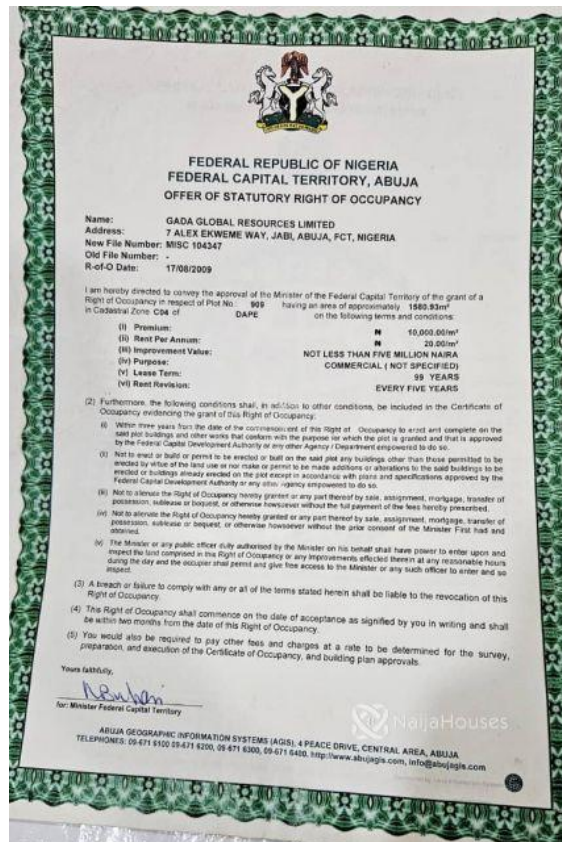

Dape, Abuja, Abuja FCT

Dape, Abuja, Abuja FCT

NGN 85,000,000.00

Ifedayo Ogunleye

Nigeria

Mobile: 07056144444

Office:

Fax:

ifedayo.ogunleye@themlsproperties.com