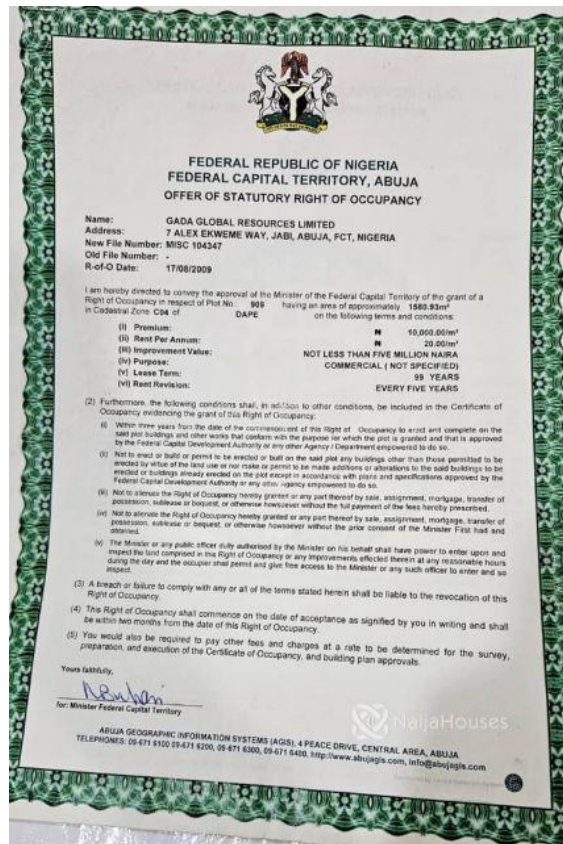

Dape, Abuja, Abuja FCT

Dape, Abuja, Abuja FCT

NGN 85,000,000.00

Ifedayo Ogunleye

Nigeria

Mobile: 07056144444

Office:

Fax:

ifedayo.ogunleye@themlsproperties.com