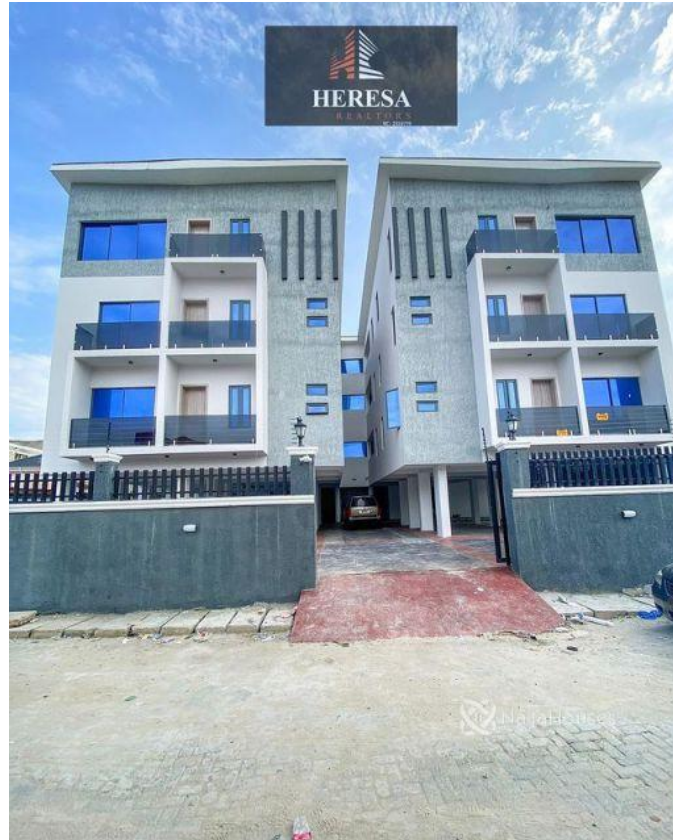

County, Lekki, Lagos

County, Lekki, Lagos

NGN 145,000,000.00

Oluchi Onuegbu

Nigeria

Mobile: 09091394938

Office:

Fax:

heresarealtors@gmail.com