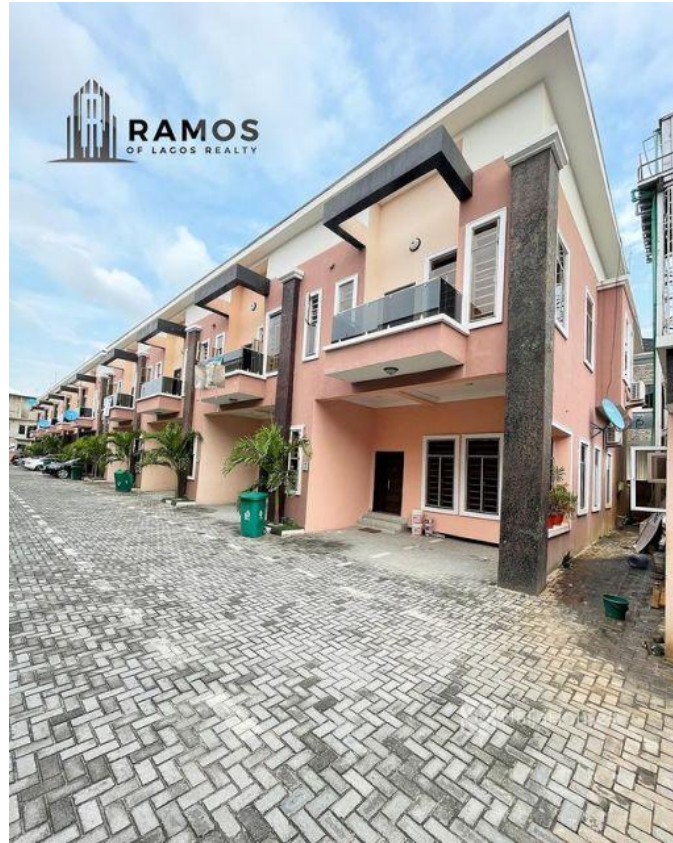

chevron,lekki, Lekki, Lekki, Lagos

chevron,lekki, Lekki, Lekki, Lagos

NGN 57,000,000.00

Ramos Of Lagos Realty
Nigeria

Mobile: 08133355522
Office:
Fax:
info@ramosofrealty.com