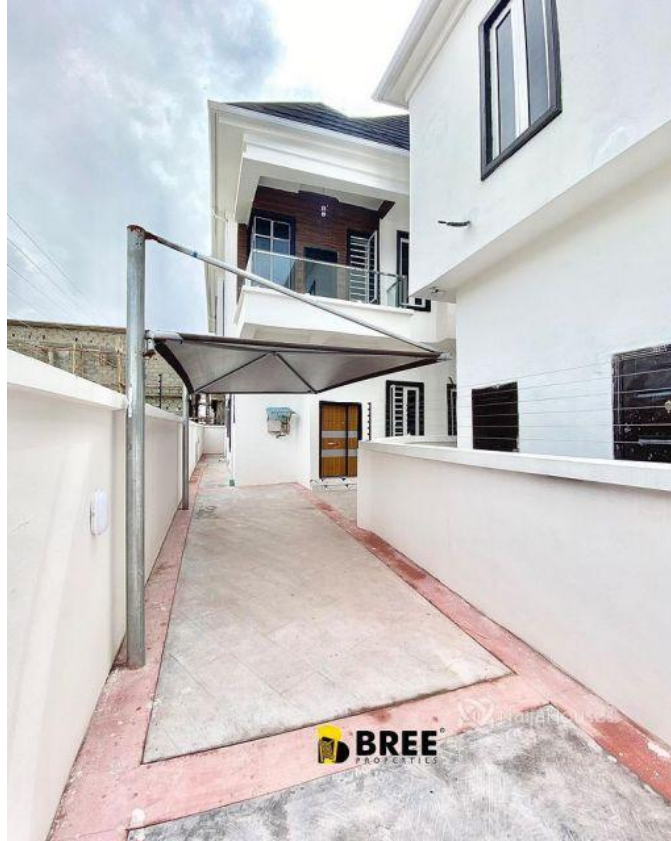

chevron tollgate lekki, Lekki, Lekki, Lagos

chevron tollgate lekki, Lekki, Lekki, Lagos

NGN 71,000,000.00

Bree Properties

Nigeria

Mobile: 08034775667

Office:

Fax:

Breepropertiesng@yahoo.com