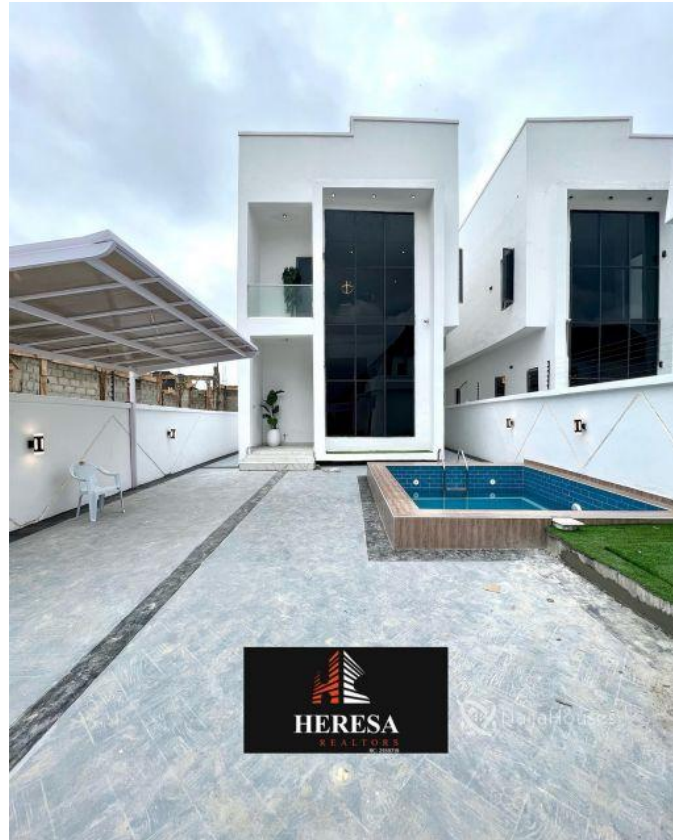

Chevron Tollgate, Lekki, Lekki, Lagos

Chevron Tollgate, Lekki, Lekki, Lagos

NGN 150,000,000.00

Oluchi Onuegbu

Nigeria

Mobile: 09091394938

Office:

Fax:

heresarealtors@gmail.com