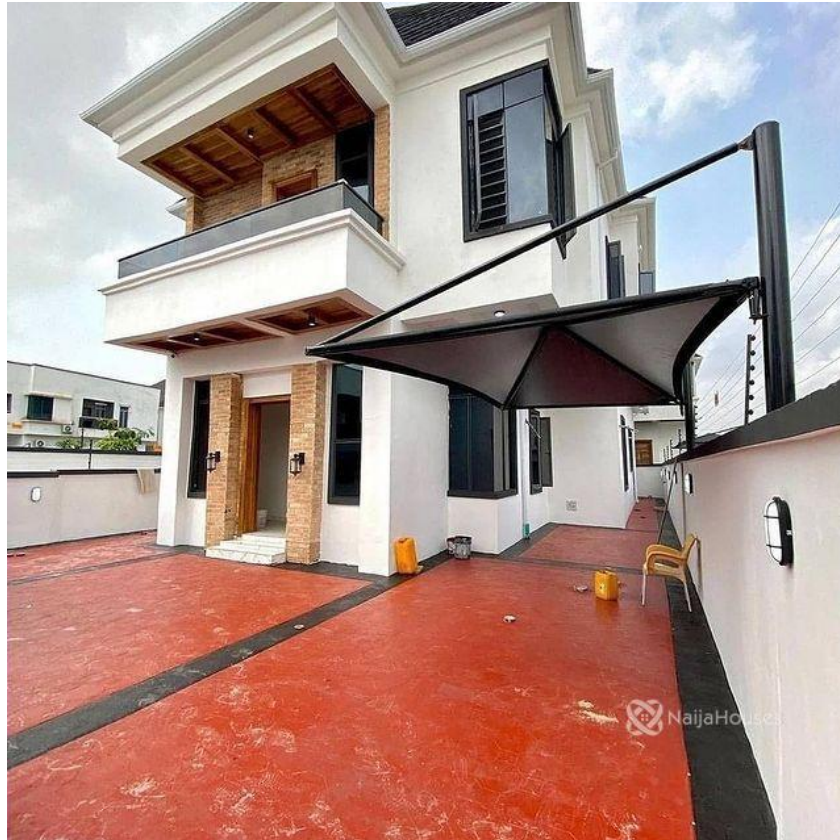

chevron tollgate, Lekki, Lekki, Lagos

chevron tollgate, Lekki, Lekki, Lagos

NGN 95,000,000.00

Aplus Realtors
Nigeria

Mobile: 09033041900
Office:
Fax:
julietodion20@gmail.com