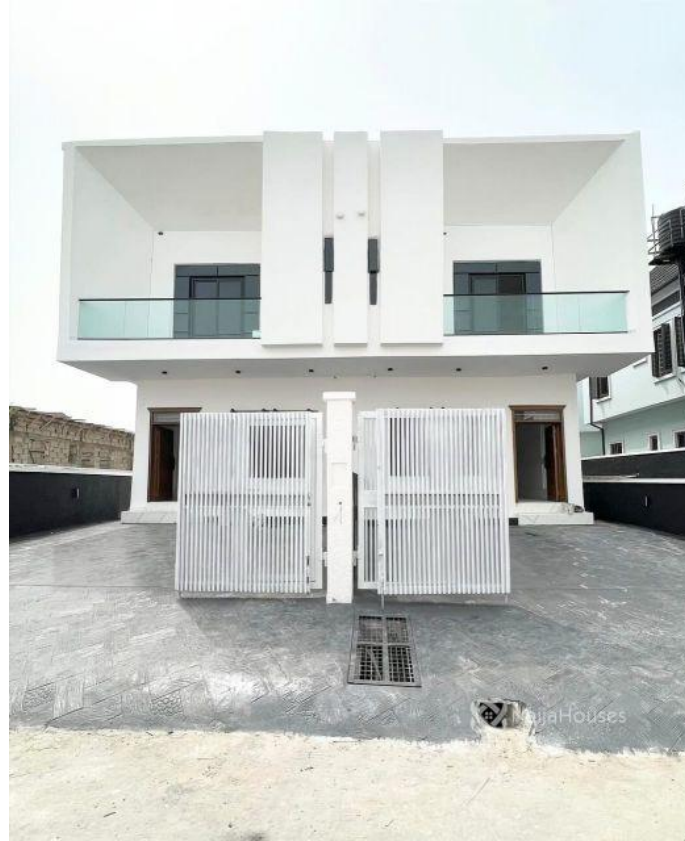

CHEVRON TOLLGATE, Lekki, Lagos

CHEVRON TOLLGATE, Lekki, Lagos

NGN 120,000,000.00

Adijat Ibrahim
Nigeria

Mobile: 09058800857
Office:
Fax:
adijatibrahim10101@gmail.com