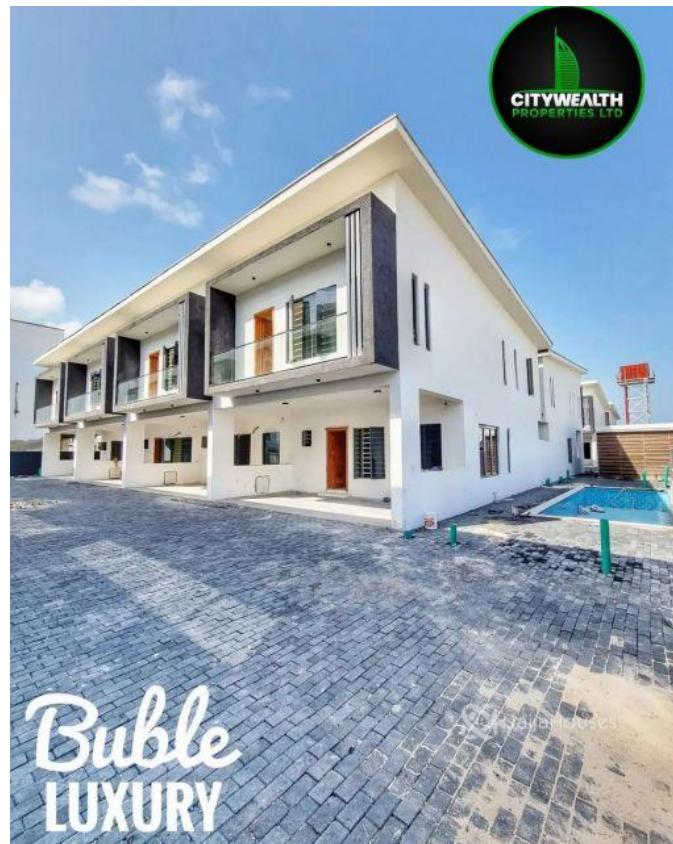

Chevron, toll, Lekki,Lagos, Lekki, Lekki, Lagos

Chevron, toll, Lekki,Lagos, Lekki, Lekki, Lagos

NGN 60,000,000.00

CityWealth Consult
Nigeria

Mobile: 08035226545
Office:
Fax:
citywealthconsult@gmail.com