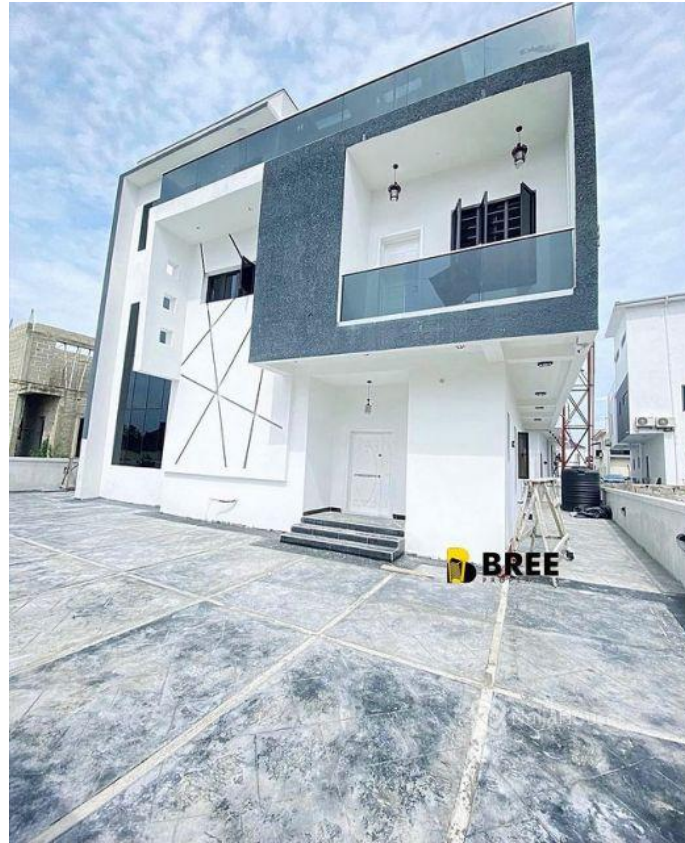

Chevron Toll Lekki, Lekki, Lekki, Lagos

Chevron Toll Lekki, Lekki, Lekki, Lagos

NGN 180,000,000.00

Bree Properties

Nigeria

Mobile: 08034775667

Office:

Fax:

Breepropertiesng@yahoo.com