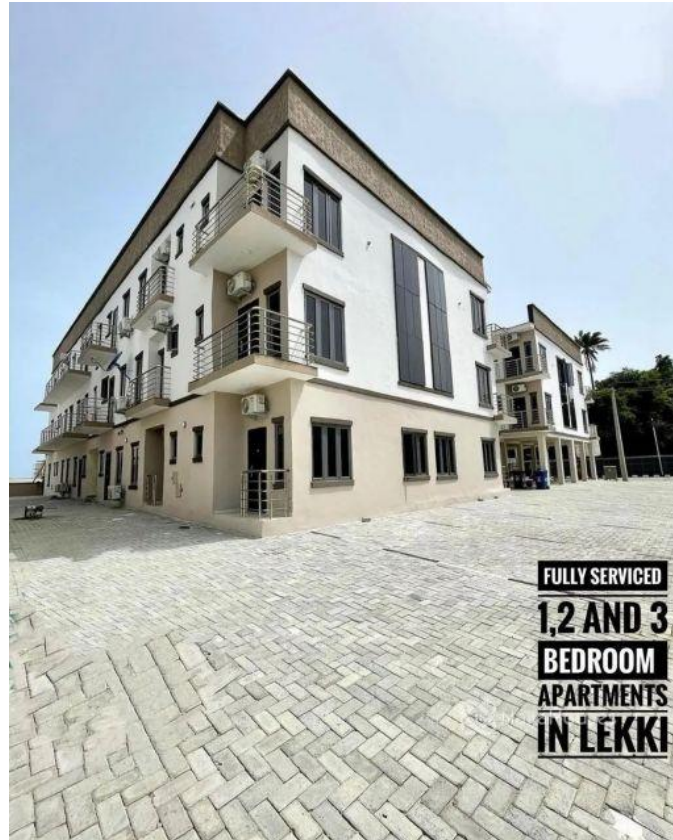

Chevron Toll Gate, Lekki, Lekki, Lagos

Chevron Toll Gate, Lekki, Lekki, Lagos

NGN 50,000,000.00

CityWealth Consult
Nigeria

Mobile: 08035226545
Office:
Fax:
citywealthconsult@gmail.com

Property Details

Category **For Sale**

Status **Active**

Price/Sq Ft ₦

On
naijahouses.com
813 days

Type
Terraces

Built

3 Bedroom Apartment: N50M Location: Chevron Toll Gate Features: All Rooms Ensuite Living Room Air Conditioners 24hrs Electricity 24hrs Security Facility Management Office Walk In Shower Pop Ceiling Water Heaters Water Treatment Plant Waste Management Dedicated Carpark Space Central Swimming Pool Gym CCTV