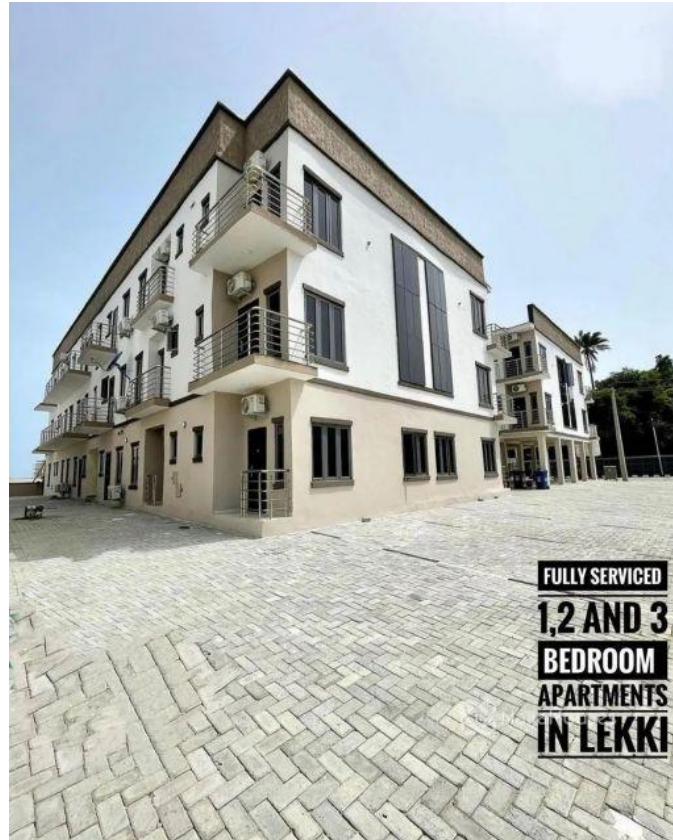

Chevron Toll Gate, Lekki, Lekki, Lagos

Chevron Toll Gate, Lekki, Lekki, Lagos

NGN 50,000,000.00

CityWealth Consult
Nigeria

Mobile: 08035226545
Office:
Fax:
citywealthconsult@gmail.com

Property Details

Category **For Sale**

Status **Active**

Price/Sq Ft ₦

On
naijahouses.com
863 days

Type
Terraces

Built

3 Bedroom Apartment: N50M Location: Chevron Toll Gate Features: All Rooms Ensuite Living Room Air Conditioners 24hrs Electricity 24hrs Security Facility Management Office Walk In Shower Pop Ceiling Water Heaters Water Treatment Plant Waste Management Dedicated Carpark Space Central Swimming Pool Gym CCTV