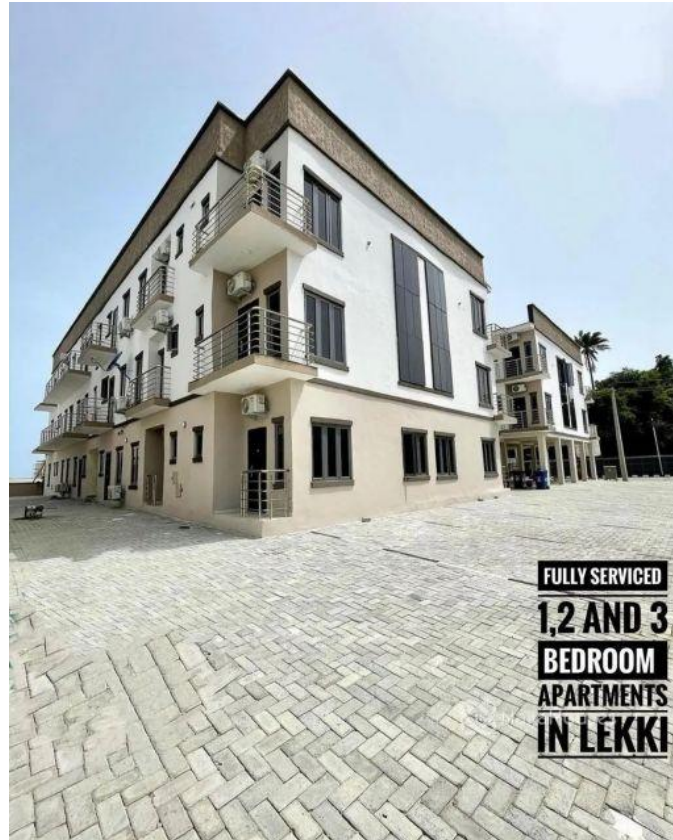

Chevron Toll Gate, Lekki, Lekki, Lagos

Chevron Toll Gate, Lekki, Lekki, Lagos

NGN 40,000,000.00

CityWealth Consult
Nigeria

Mobile: 08035226545
Office:
Fax:
citywealthconsult@gmail.com

Property Details

Category **For Sale**

Status **Active**

Price/Sq Ft ₦

On
naijahouses.com
813 days

Type
Terraces

Built

2 Bedroom Apartment: N40M Location: Chevron Toll Gate Features: All Rooms Ensuite Living Room Air Conditioners 24hrs Electricity 24hrs Security Facility Management Office Walk In Shower Pop Ceiling Water Heaters Water Treatment Plant Waste Management Dedicated Carpark Space Central Swimming Pool Gym CCTV