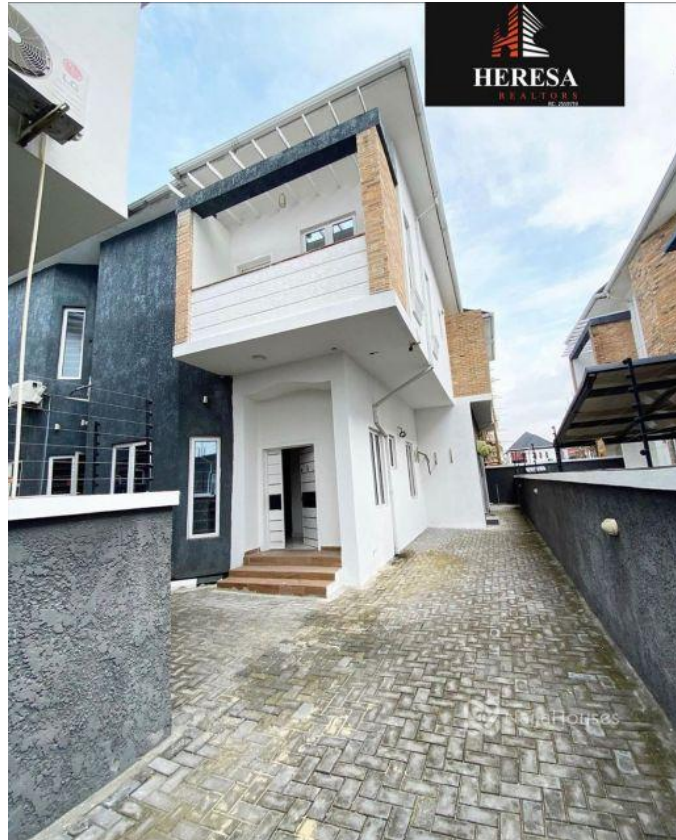

CHEVRON LEKKI, LAGOS, Lekki, Lekki, Lagos

CHEVRON LEKKI, LAGOS, Lekki, Lekki, Lagos

NGN 75,000,000.00

Oluchi Onuegbu

Nigeria

Mobile: 09091394938

Office:

Fax:

heresarealtors@gmail.com