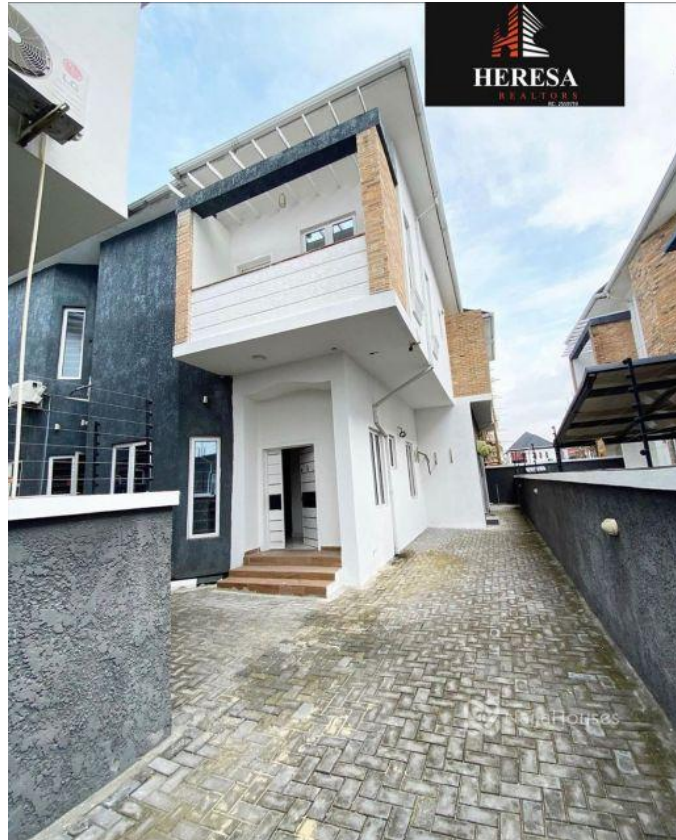

CHEVRON LEKKI,LAGOS, Lekki, Lekki, Lagos

CHEVRON LEKKI,LAGOS, Lekki, Lekki, Lagos

NGN 122,000,000.00

Oluchi Onuegbu

Nigeria

Mobile: 09091394938

Office:

Fax:

heresarealtors@gmail.com