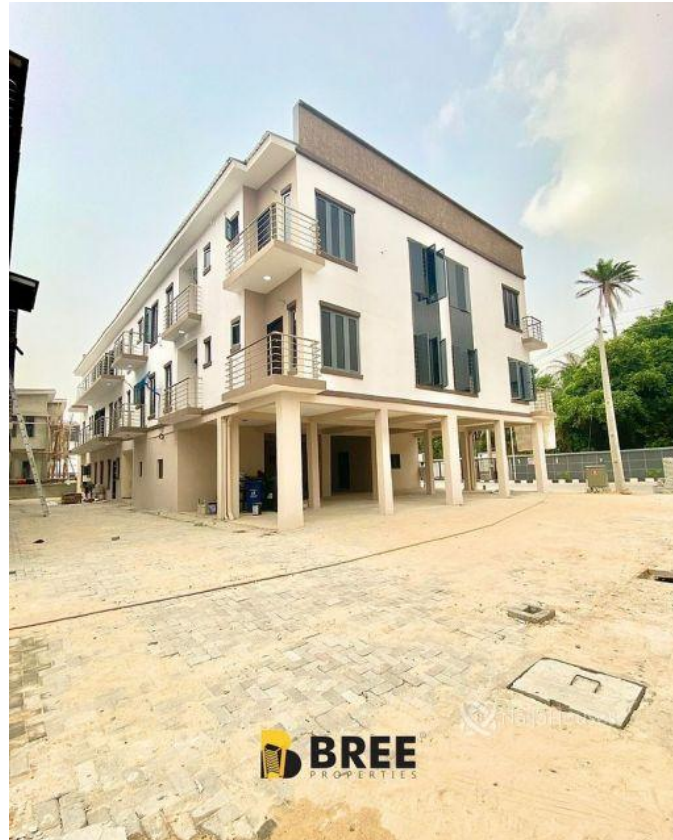

chevron, lekki tollgate, Lekki, Lekki, Lagos

chevron, lekki tollgate, Lekki, Lekki, Lagos

NGN 40,000,000.00

Bree Properties

Nigeria

Mobile: 08034775667

Office:

Fax:

Breepropertiesng@yahoo.com

Property Details

Category **For Sale**

Status **Active**

Price/Sq Ft ₦

On
naijahouses.com
947 days

Type **Duplex**

Built

Spacious units of 2 bedroom apartments in a very serene and secured estate. Location: Chevron Toll gate, Lekki Price: 2 bedroom - 40m Features: All rooms en-suite Balcony Fitted kitchen Air conditioner 24 hours access control Treated water system 24 hours power supply Adequate parking space Swimming pool 24/7 security