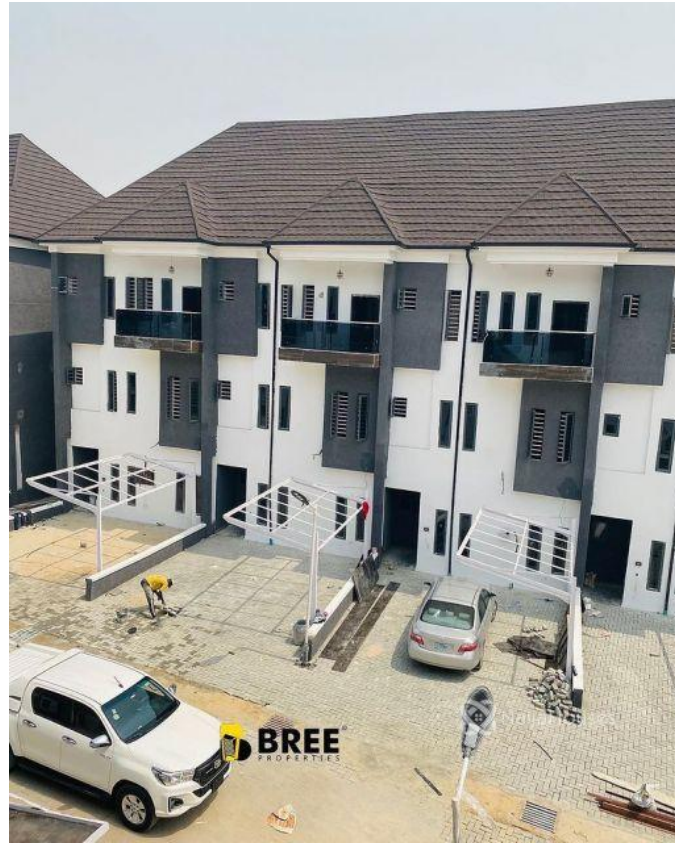

chevron, lekki, Lekki, Lekki, Lagos

chevron, lekki, Lekki, Lekki, Lagos

NGN 90,000,000.00

Bree Properties

Nigeria

Mobile: 08034775667

Office:

Fax:

Breepropertiesng@yahoo.com

Property Details

Category **For Sale**

Status **Active**

Price/Sq Ft ₦

On
naijahouses.com
928 days

Type **Duplex**

Built

For Sale Serviced units of 4 bedroom townhouses Location: Chevron Lekki Price: 90m Features: Fully serviced with 24hr electricity, water and security Spacious rooms All rooms en-suite Quality finishings Fitted kitchen Family Lounge Inbuilt speakers Water heaters Shower cubicles Bath tubs Sits on 2 floors 1 room bq