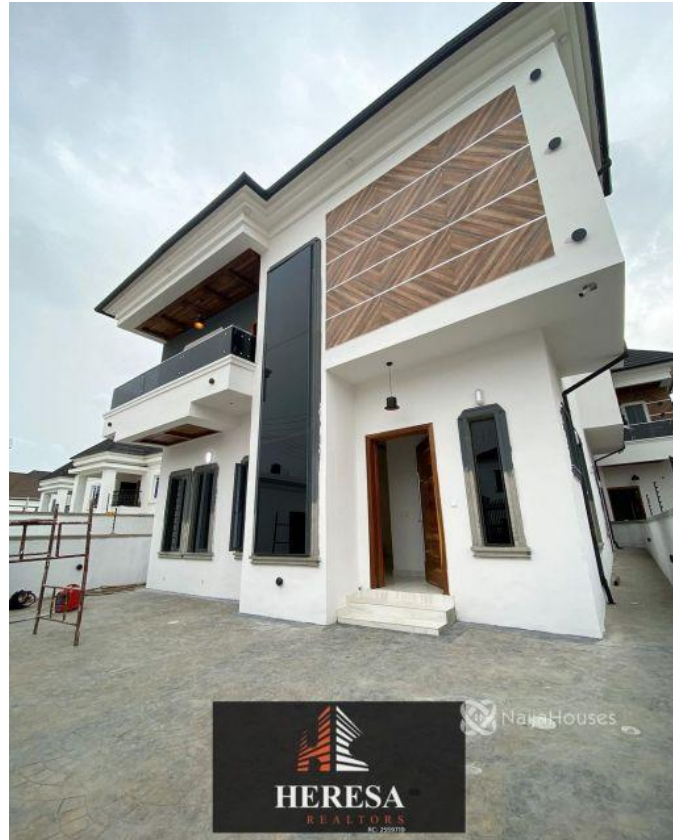

## CHEVRON LEKKI, LAGOS, Lekki, Lekki, Lagos

## Property Details

Category **For Sale**

Status **Active**

Price/Sq Ft ₦

On  
naijahouses.com  
**1330 days**

Type **Duplex**

Built

4 BEDROOM FULLY DETACHED DUPLEX WITH BQ

## Property Photos