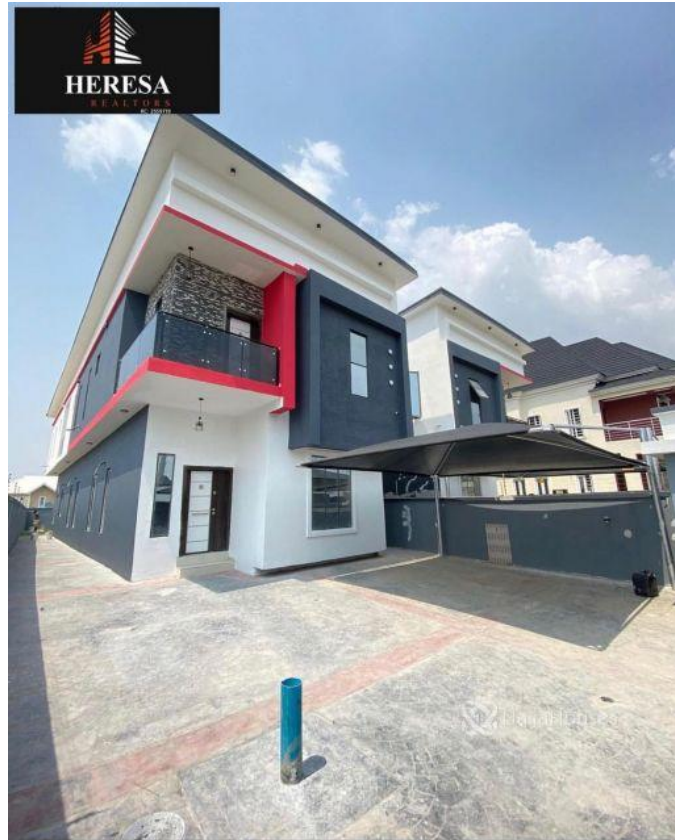

Chevron, Lekki Lagos, Lekki, Lekki, Lagos

Chevron, Lekki Lagos, Lekki, Lekki, Lagos

NGN 80,000,000.00

Oluchi Onuegbu

Nigeria

Mobile: 09091394938

Office:

Fax:

heresarealtors@gmail.com