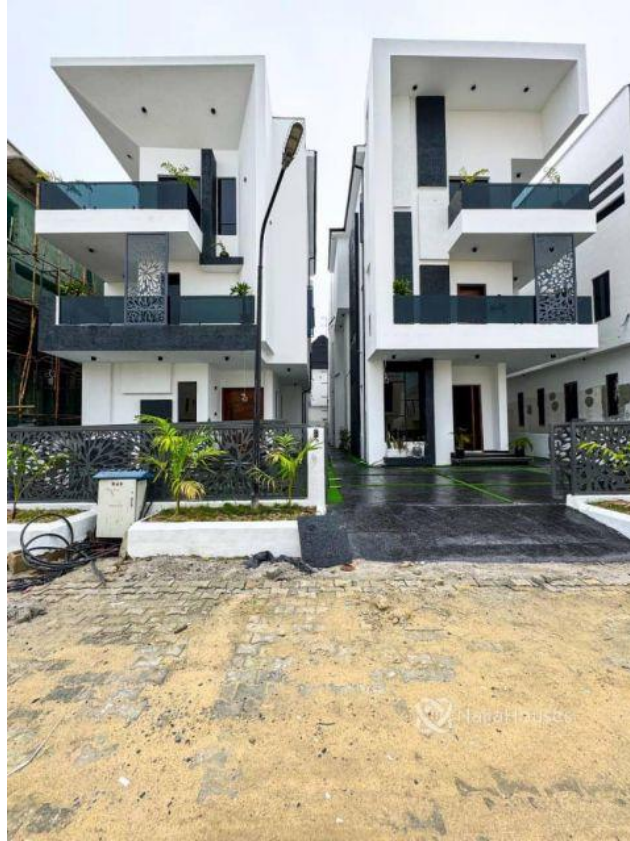

Chevron, Lekki, Lagos

Chevron, Lekki, Lagos

NGN 420,000,000.00

Adijat Ibrahim
Nigeria

Mobile: 09058800857
Office:
Fax:
adijatibrahim10101@gmail.com

Property Details

Category **For Sale**

Status **Active**

Price/Sq Ft ₦

On
naijahouses.com
13 days

Type **Luxury Homes**

Built

FOR SALE

EXQUISITELY FINISHED SMART5 BEDROOM FULLY DETACHED HOME WITH STUDY AND BQ
Chevron,LEKKI LAGOS

PRICE: 420m

Title Governor's Consent with Building approval,.

Property Summary

Features

No Records Found

Property ID:	P1402418679
Category:	For Sale
Market Status:	Active
Listed Price:	420000000
Year Built:	
Property Size:	Sq m
Building Size:	Sq m
Lot Size:	Sq m
Price per Sq. Meter:	
Bedroom:	5
Bathroom:	
Toilets:	
Parking:	
Service Fee:	
Other Fee:	
Tax Per Annum:	
Insurance Per Annum:	
HOA Per Annum:	