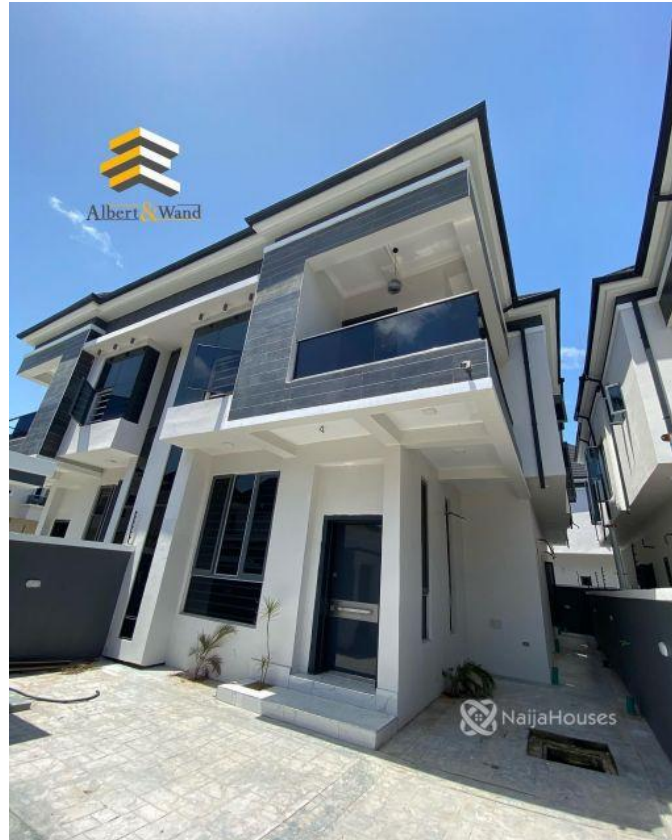

Chevron, Lekki, Lagos

Chevron, Lekki, Lagos

NGN 60,000,000.00

Albert Wand
Taiye Olowu St, , Lekki Phase 1, Lekki,
Lagos
Nigeria

Mobile: 08138504934
Office:
Fax:
albertandwand@gmail.com

Property Details

Category **For Sale**

Status **Active**

Price/Sq Ft ₦

On
naijahouses.com
1647 days

Type
Terraces

Built

Detached 4 bedroom duplex with air conditioning units in all living areas

Property Summary

Features

Alarm	Family TV Room	Kitchen
-------	----------------	---------

Property ID:	P6407872972
Category:	For Sale
Market Status:	Active
Listed Price:	60000000
Year Built:	
Property Size:	Sq m
Building Size:	Sq m
Lot Size:	Sq m
Price per Sq. Meter:	
Bedroom:	4
Bathroom:	4
Toilets:	4
Parking:	3
Service Fee:	
Other Fee:	
Tax Per Annum:	
Insurance Per Annum:	
HOA Per Annum:	