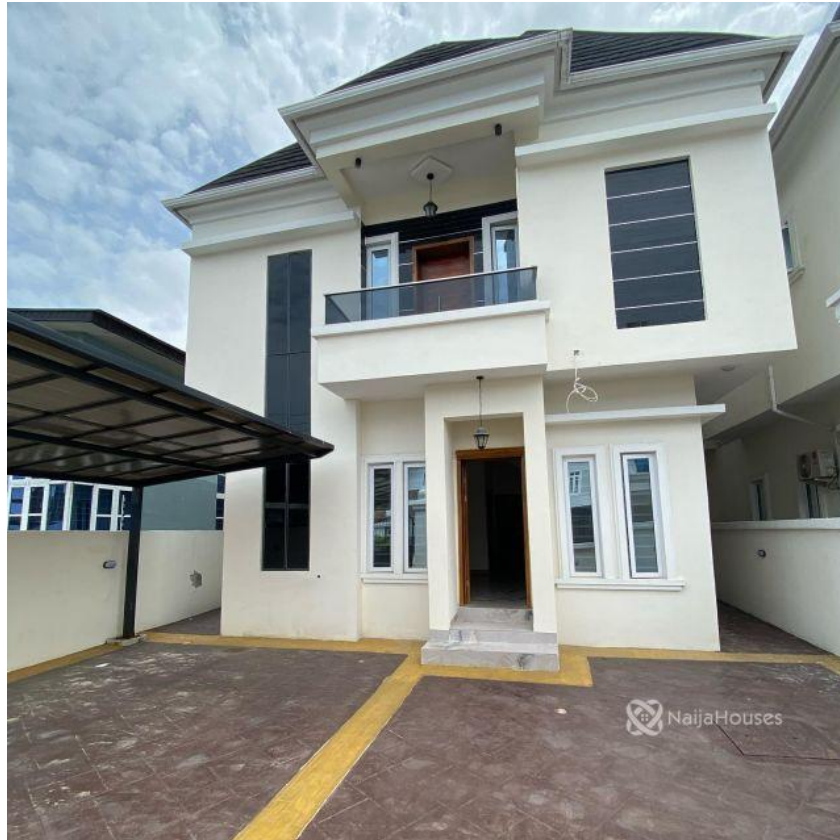

Chevron , Lekki, Lagos

Chevron , Lekki, Lagos

NGN 75,000,000.00

Kunle Showroom
Nigeria

Mobile: 08038636000
Office:
Fax:
sunriserubyltd@gmail.com

Property Details

Category **For Sale**

Status **Active**

Price/Sq Ft ₦

On
naijahouses.com
1648 days

Type **Block of Flats / Apartments**

Built

5 bedroom house with large living spaces and excellent finish Location - Chevron, Lekki, Lagos Price - 75M
Call- 08038636000 DM ASAP if you like this