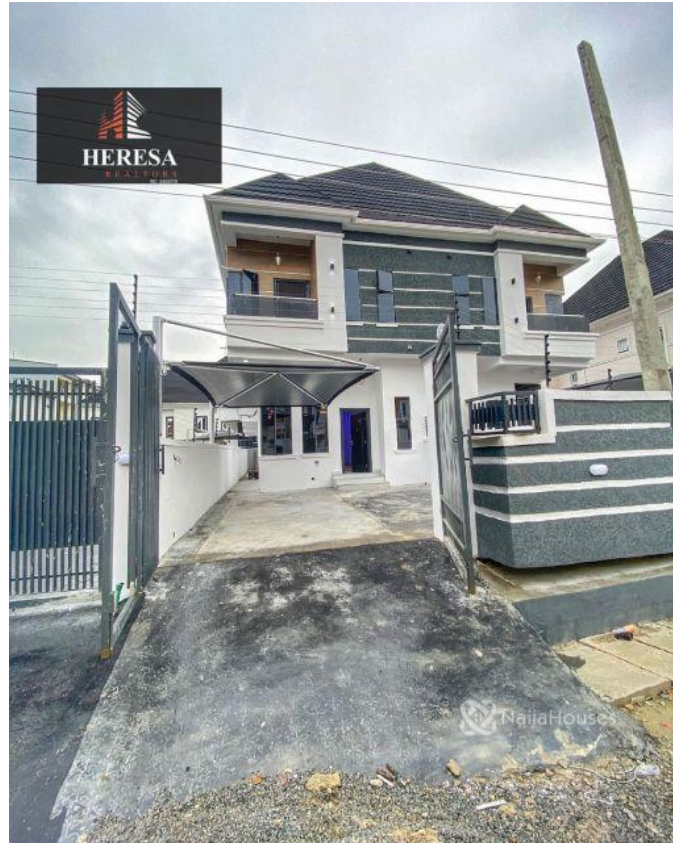

## CHEVRON ,LAGOS, Lekki, Lekki, Lagos

## Property Details

Category **For Sale**

Status **Active**

Price/Sq Ft ₦

On  
naijahouses.com  
**1239 days**

Type **Duplex**

Built

4 BEDROOM SEMI DETACHED DUPLEX WITH BQ LOCATION: CHEVRON ,LAGOS PRICE: N80M Features: - Rooms En suite -Tiled floor -Wardrobes -POP ceiling -Jacuzzi -Fitted Kitchen -Musical speakers -Cctv -2 living rooms -Shower -Balcony -Parking Space -Serene environment

## Property Photos