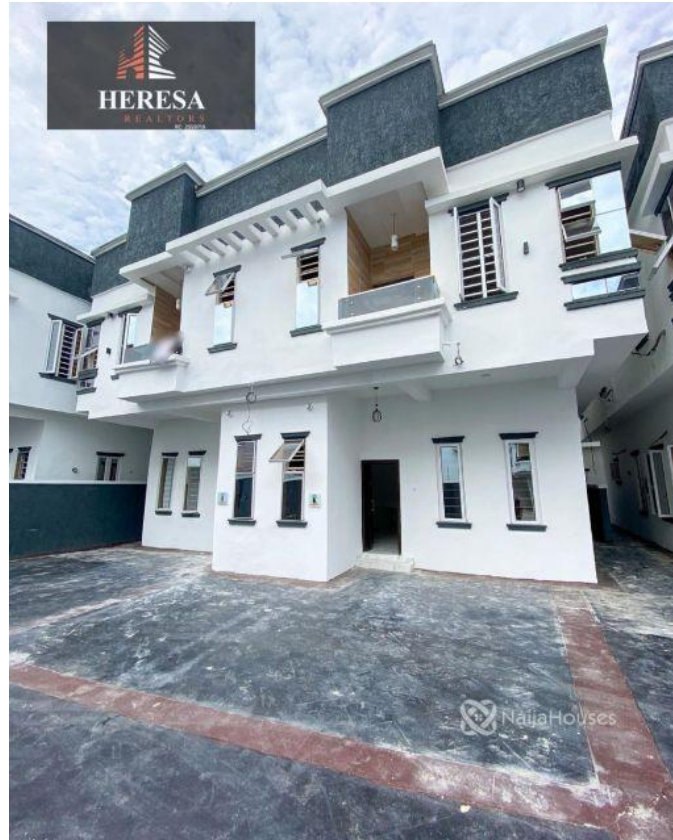

chevron, lagos, Lekki, Lekki, Lagos

chevron, lagos, Lekki, Lekki, Lagos

NGN 60,000,000.00

Oluchi Onuegbu

Nigeria

Mobile: 09091394938

Office:

Fax:

heresarealtors@gmail.com