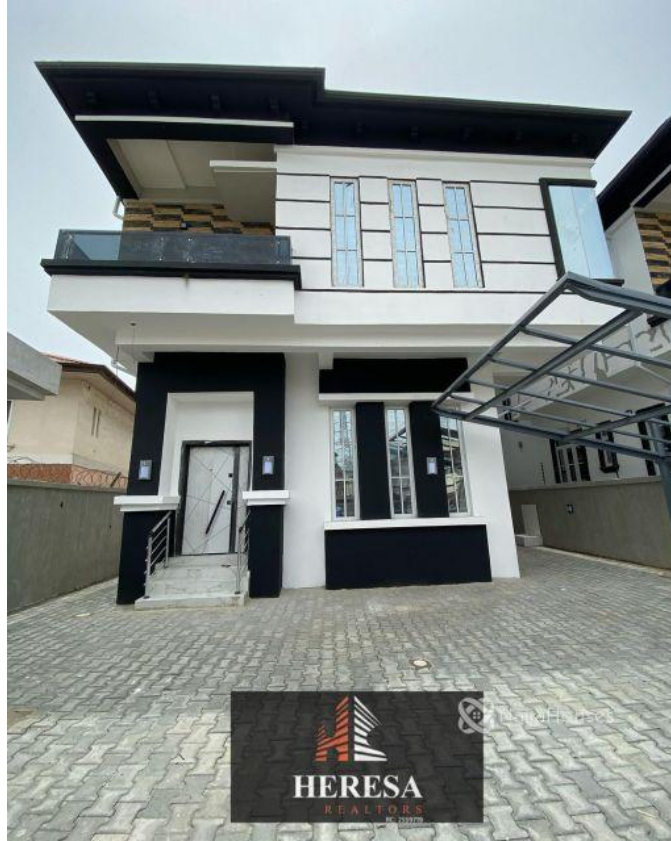

CHEVRON ,LAGOS, Lekki, Lekki, Lagos

CHEVRON ,LAGOS, Lekki, Lekki, Lagos

NGN 62,000,000.00

Oluchi Onuegbu

Nigeria

Mobile: 09091394938

Office:

Fax:

heresarealtors@gmail.com