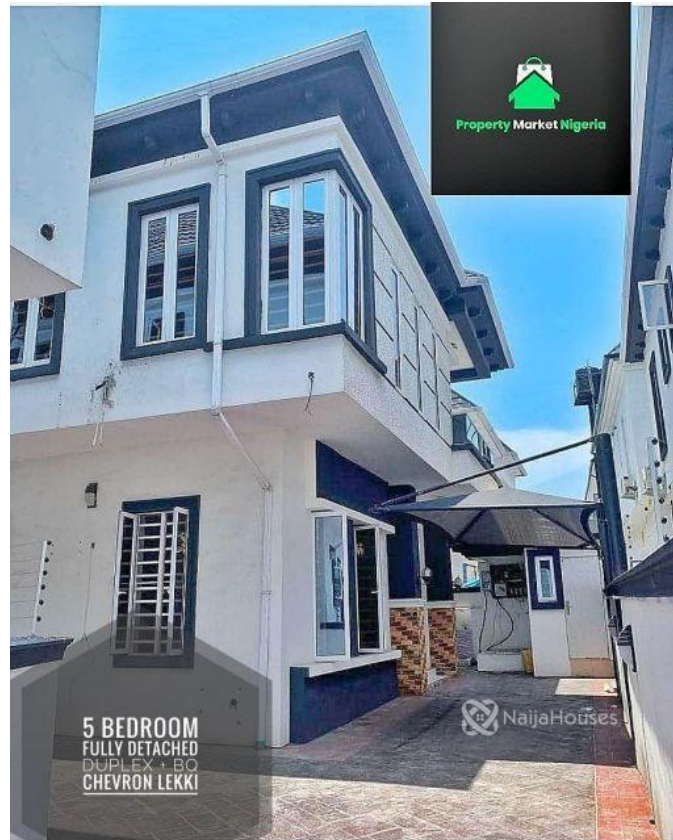

## CHEVRON DRIVE LEKKI LAGOS, Lekki, Lekki, Lagos

## Property Details

Category **For Sale**

Status **Active**

Price/Sq Ft ₦

On  
naijahouses.com  
**1257 days**

Type **Duplex**

Built

FOR SALE CHEVRON DRIVE LEKKI LAGOS. 5 BEDROOM FULLY DETACHED DUPLEX WITH BQ IN A GATED SERENE ESTATE. . PRICE : N100M net

## Property Photos