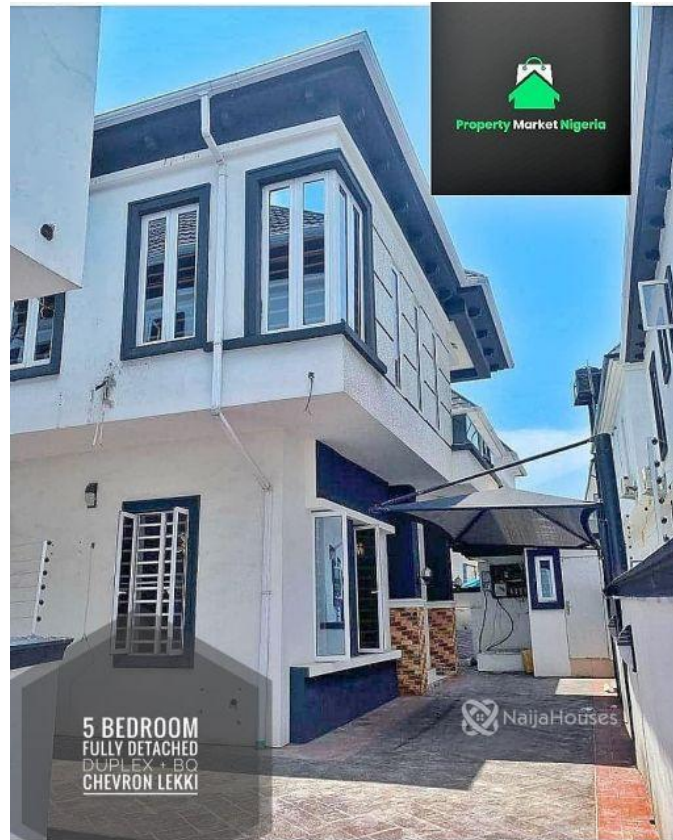

CHEVRON DRIVE LEKKI LAGOS, Lekki, Lekki, Lagos

CHEVRON DRIVE LEKKI LAGOS, Lekki, Lekki, Lagos

NGN 100,000,000.00

CityWealth Consult
Nigeria

Mobile: 08035226545
Office:
Fax:
citywealthconsult@gmail.com

Property Details

Category **For Sale**

Status **Active**

Price/Sq Ft ₦

On
naijahouses.com
1248 days

Type **Duplex**

Built

FOR SALE CHEVRON DRIVE LEKKI LAGOS. 5 BEDROOM FULLY DETACHED DUPLEX WITH BQ IN A GATED SERENE ESTATE. . PRICE : N100M net