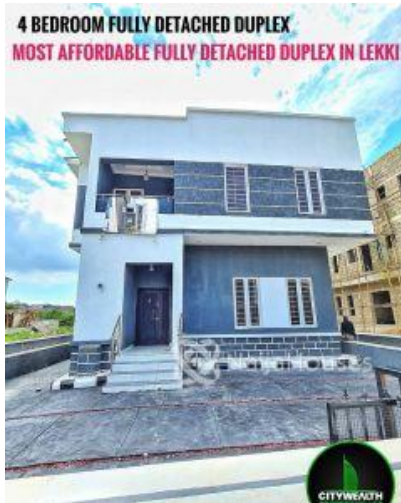

Category **For Sale**

Status **Active**

Price/Sq Ft ₦

On
naijahouses.com
1236 days

Type **Duplex**

Built

MOST AFFORDABLE 4 BEDROOM FULLY DETACHED DUPLEX IN A MOST SERENE GATED ESTATE. .
LOCATION : Chevron 2nd toll gate Lekki . PRICE : N70m net

Property Summary

Features

No Records Found

Property ID:	P4072692487
Category:	For Sale
Market Status:	Active
Listed Price:	70000000
Year Built:	
Property Size:	Sq m
Building Size:	Sq m
Lot Size:	Sq m
Price per Sq. Meter:	
Bedroom:	4
Bathroom:	
Toilets:	
Parking:	
Service Fee:	
Other Fee:	
Tax Per Annum:	
Insurance Per Annum:	
HOA Per Annum:	