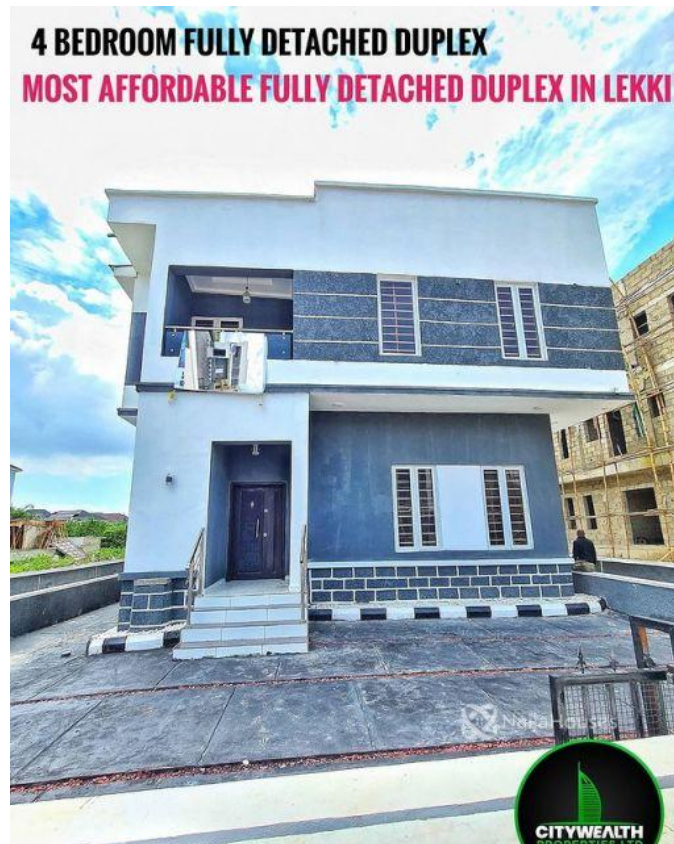

Chevron 2nd toll gate Lekki, Lekki, Lekki, Lagos

Chevron 2nd toll gate Lekki, Lekki, Lekki, Lagos

NGN 70,000,000.00

CityWealth Consult
Nigeria

Mobile: 08035226545
Office:
Fax:
citywealthconsult@gmail.com

Property Details

Category **For Sale**

Status **Active**

Price/Sq Ft ₦

On
naijahouses.com
1236 days

Type **Duplex**

Built

MOST AFFORDABLE 4 BEDROOM FULLY DETACHED DUPLEX IN A MOST SERENE GATED ESTATE. .
LOCATION : Chevron 2nd toll gate Lekki . PRICE : N70m net

Property Summary

Features

No Records Found

Property ID:	P4072692487
Category:	For Sale
Market Status:	Active
Listed Price:	70000000
Year Built:	
Property Size:	Sq m
Building Size:	Sq m
Lot Size:	Sq m
Price per Sq. Meter:	
Bedroom:	4
Bathroom:	
Toilets:	
Parking:	
Service Fee:	
Other Fee:	
Tax Per Annum:	
Insurance Per Annum:	
HOA Per Annum:	