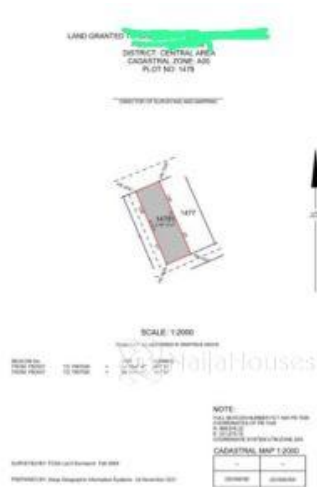

## Property Details

Category **For Sale**

Status **Active**

Price/Sq Ft ₦

On  
naijahouses.com  
**393 days**

Type **Land**

Built

This is a 2700sqm Commercial Land Located on the tarred road in the Central Area Size: 2700sqm Location: Central Area Price: 850M Title: C of O Purpose: Commercial (Not Specified)

### Features

No Records Found

Property ID:	P5363747679
Category:	For Sale
Market Status:	Active
Listed Price:	850000000
Year Built:	
Property Size:	Sq m
Building Size:	Sq m
Lot Size:	2955Sq m
Price per Sq. Meter:	
Bedroom:	0
Bathroom:	
Toilets:	
Parking:	
Service Fee:	
Other Fee:	
Tax Per Annum:	
Insurance Per Annum:	
HOA Per Annum:	