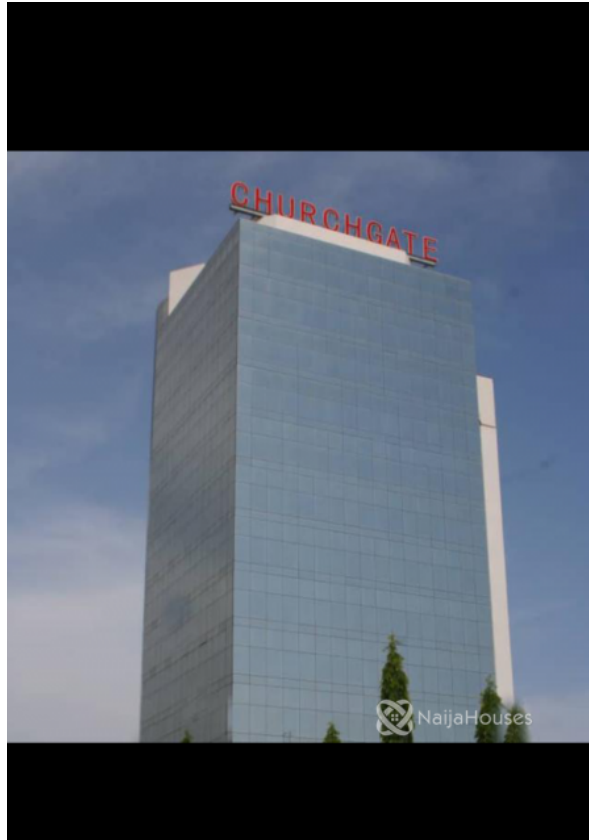

CBD, Abuja, Abuja FCT

CBD, Abuja, Abuja FCT

NGN 888,888.00

Japhet Raishiwe

Nigeria

Mobile: 07056144444

Office:

Fax:

japhet.raishiwe@themlsproperties.com