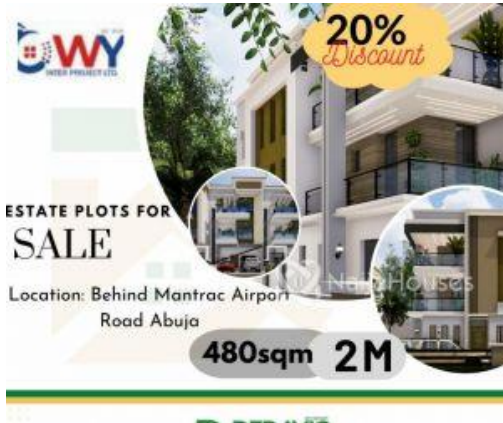

Property Summary

Features

No Records Found

Property ID:	P0670366439
Category:	For Sale
Market Status:	Active
Listed Price:	2000000
Year Built:	
Property Size:	Sq m
Building Size:	0Sq m
Lot Size:	480Sq m
Price per Sq. Meter:	
Bedroom:	0
Bathroom:	
Toilets:	
Parking:	
Service Fee:	
Other Fee:	
Tax Per Annum:	
Insurance Per Annum:	
HOA Per Annum: