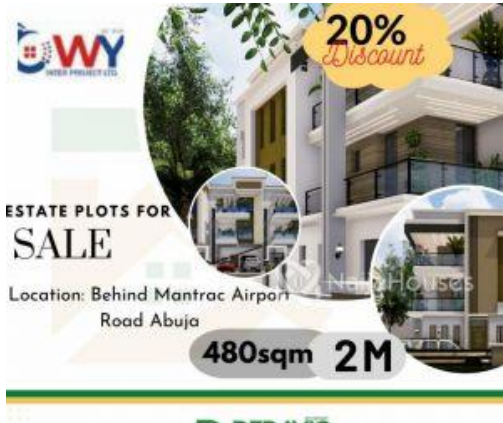

Behind Mantrac, Sabo Lugbe, Abuja, Abuja FCT

WY
INTER PROJECT LTD.

20% Discount

ESTATE PLOTS FOR SALE

Location: Behind Mantrac Airport
Road Abuja

480sqm 2M

Behind Mantrac, Sabo Lugbe, Abuja, Abuja FCT

NGN 2,000,000.00

Built

480 sqm Estate Land behind Mantrac , Sabo Lugbe Price: N2,000,000

Property Summary

Features

No Records Found

Property ID:	P0670366439
Category:	For Sale
Market Status:	Active
Listed Price:	2000000
Year Built:	
Property Size:	Sq m
Building Size:	0Sq m
Lot Size:	480Sq m
Price per Sq. Meter:	
Bedroom:	0
Bathroom:	
Toilets:	
Parking:	
Service Fee:	
Other Fee:	
Tax Per Annum:	
Insurance Per Annum:	
HOA Per Annum:	