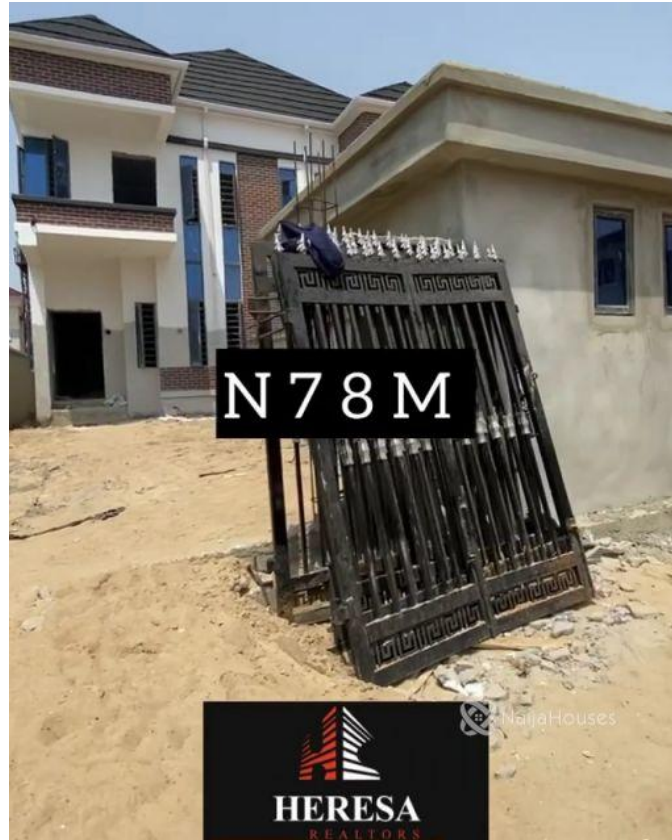

BEFORE CHEVRON ,LAGOS, Lekki, Lekki, Lagos

BEFORE CHEVRON ,LAGOS, Lekki, Lekki, Lagos

NGN 78,000,000.00

Oluchi Onuegbu
Nigeria

Mobile: 09091394938
Office:
Fax:
heresarealtors@gmail.com