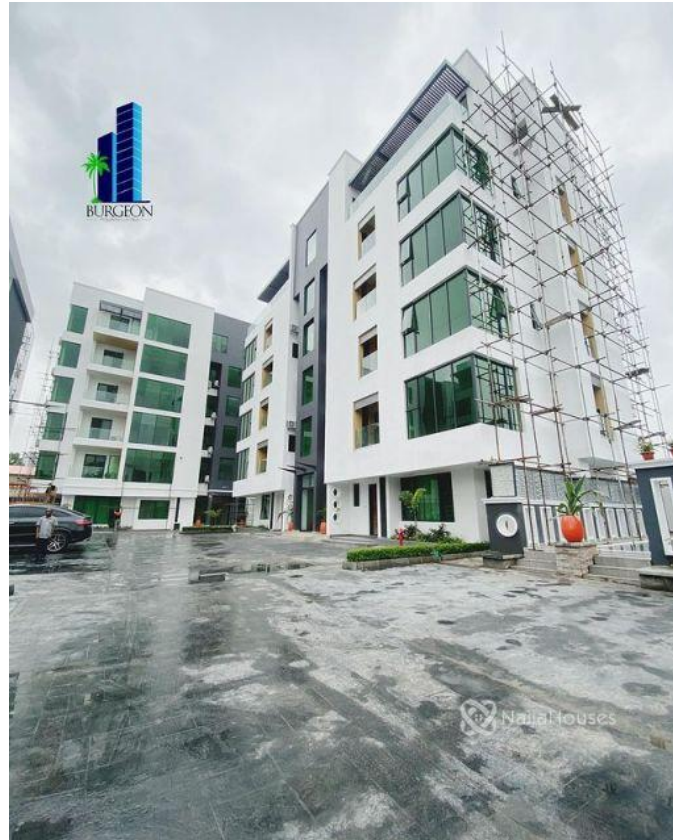

Banana Island,Ikoyi,Lagos, Lekki, Lekki, Lagos

Banana Island,Ikoyi,Lagos, Lekki, Lekki, Lagos

NGN 750,000,000.00

Olayinka Ojeyoye

Nigeria

Mobile: 07032562319

Office:

Fax:

BRAND NEW LISTING|KINDLY SWIPE RIGHT PRICE: N750,000,000 (\$1.5M)

Brand New 5Bedrooms +1Bq Fully Detached Duplex At Banana Island,Ikoyi,Lagos. Price:N750,000,000(\$1.5M) Features: +24/7 Power Supply +Swimming Pool +pantry +Washing machine +Walk in closet +Outdoor Space +Fitted Kitchen +POP Ceiling +Microwave +Pantry +Smoke extractor +Oven +Good Lightings +Walk in Shower +Good Exterior +Good Road• +Ample Parking Space +Top class finishing•