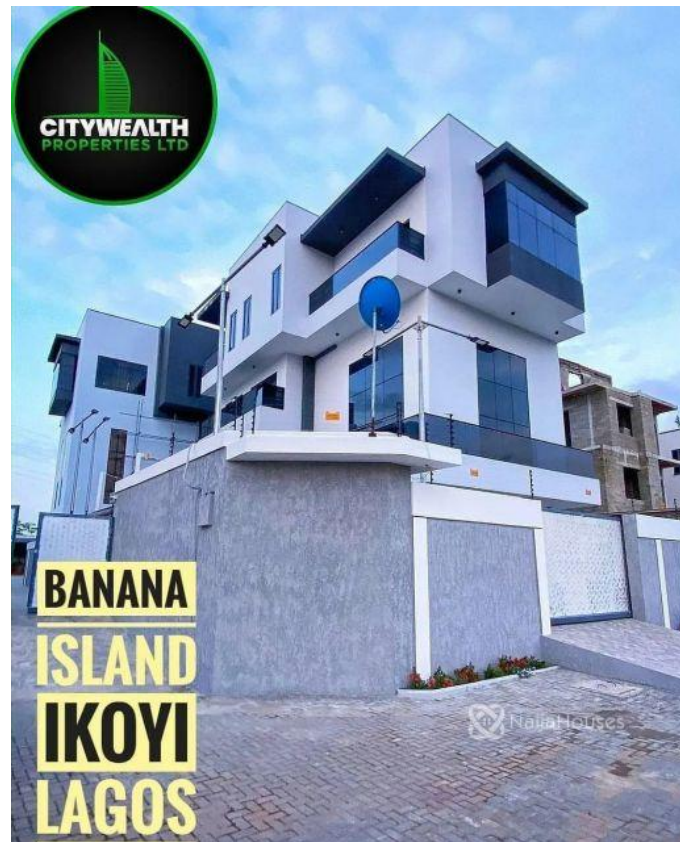

Banana Island, Lekki, Lekki, Lagos

Banana Island, Lekki, Lekki, Lagos

NGN 1,700,000,000.00

CityWealth Consult
Nigeria

Mobile: 08035226545
Office:
Fax:
citywealthconsult@gmail.com

Property Details

Category **For Sale**

Status **Active**

Price/Sq Ft ₦

On
naijahouses.com
849 days

Type
Terraces

Built

BANANA ISLAND CONTEMPORARY 5 BEDROOM DETACHED HOUSE Banana Island PRICE: N1. 7B Land size: 600sqm Features:

Property Summary

Features

No Records Found

Property ID:	P1699225823
Category:	For Sale
Market Status:	Active
Listed Price:	1700000000
Year Built:	
Property Size:	Sq m
Building Size:	Sq m
Lot Size:	Sq m
Price per Sq. Meter:	
Bedroom:	5
Bathroom:	
Toilets:	
Parking:	
Service Fee:	
Other Fee:	
Tax Per Annum:	
Insurance Per Annum:	
HOA Per Annum:	