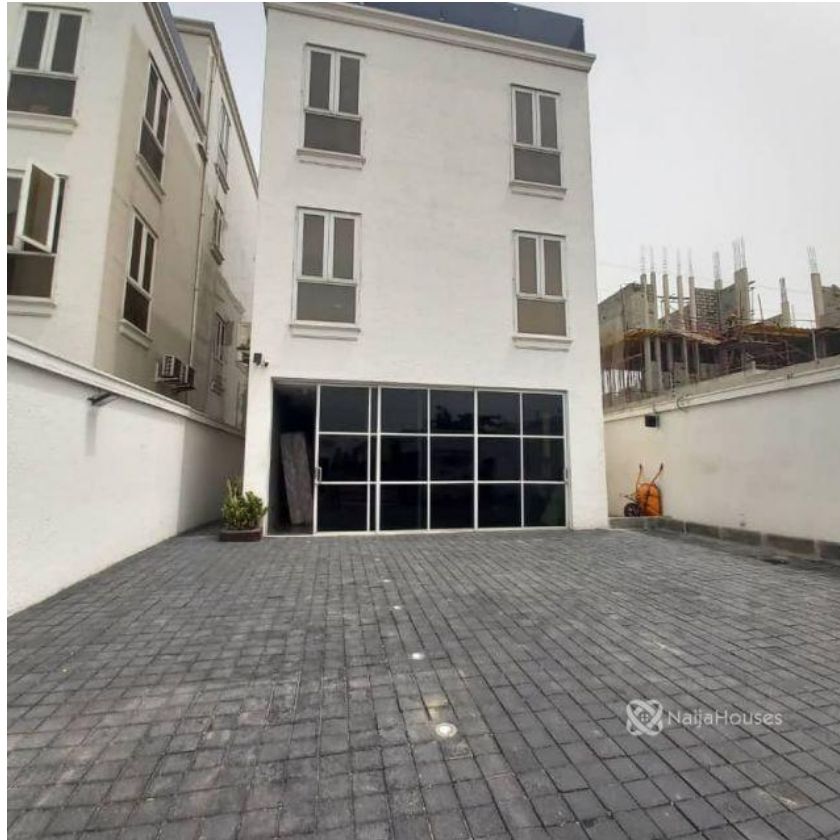

## BANANA ISLAND LAGOS, Ikoyi, Ikoyi, Lagos

## Property Details

Category **For Sale**

Status **Active**

Price/Sq Ft ₦

On  
naijahouses.com  
**1249 days**

Type **Duplex**

Built

For Sale!!!!\*\* \*BANANA ISLAND\* Exquisite luxury 7 Bedroom Detached Duplex is for Sale at Banana Island seating on 600sqm land. \*Price\* : #1.5B ,,NET \*Features includes\* fully fitted kitchen All rooms en suit, Modern state of act bathroom fittings, Beautiful ambience Swimming pool Jetty, Speed boat Maximum security Ample parking space etc

## Property Photos