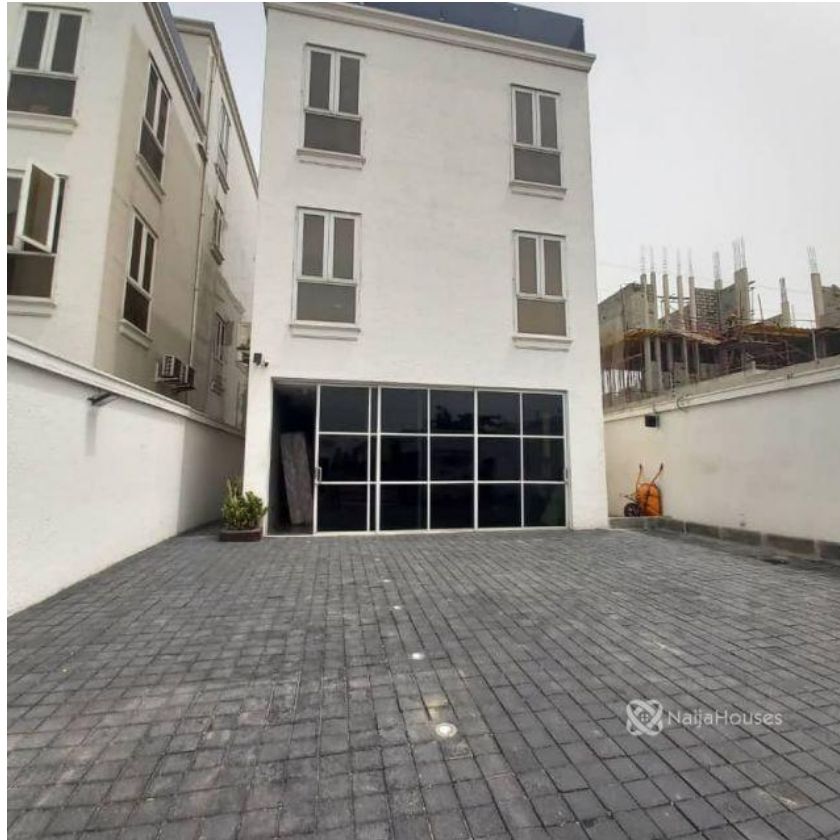

BANANA ISLAND LAGOS, Ikoyi, Ikoyi, Lagos

BANANA ISLAND LAGOS, Ikoyi, Ikoyi, Lagos

NGN 1,500,000,000.00

Hodisol Homes
Nigeria

Mobile: 0706 886 1004
Office:
Fax:
Support@hodisolhome.com

Property Details

Category **For Sale**

Status **Active**

Price/Sq Ft ₦

On
naijahouses.com
1241 days

Type **Duplex**

Built

For Sale!!!!** *BANANA ISLAND* Exquisite luxury 7 Bedroom Detached Duplex is for Sale at Banana Island seating on 600sqm land. *Price* : #1.5B ,,NET *Features includes* fully fitted kitchen All rooms en suit, Modern state of act bathroom fittings, Beautiful ambience Swimming pool Jetty, Speed boat Maximum security Ample parking space etc