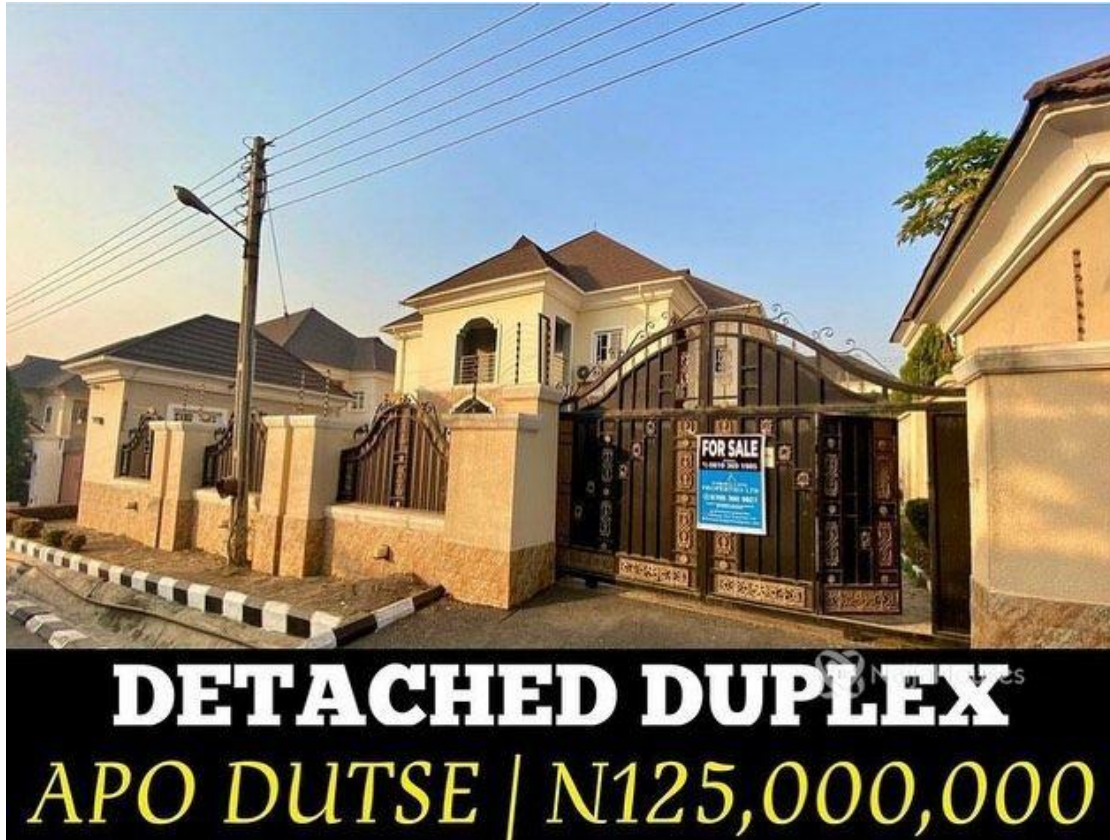

Apo-Dutse, Abuja, Abuja FCT

Apo-Dutse, Abuja, Abuja FCT

NGN 125,000,000.00

Alao Oluwayomi

Nigeria

Mobile: 08103691985

Office:

Fax:

## Property Details

Category **For Sale**

Status **Active**

Price/Sq Ft ₦

On  
naijahouses.com  
**380 days**

Type  
**Terraces**

Built

4 Bedroom Detached Duplex with an apartment Bq

### Features

No Records Found

Property ID:	P8160827504
Category:	For Sale
Market Status:	Active
Listed Price:	125000000
Year Built:	
Property Size:	Sq m
Building Size:	Sq m
Lot Size:	Sq m
Price per Sq. Meter:	
Bedroom:	4
Bathroom:	
Toilets:	
Parking:	
Service Fee:	
Other Fee:	
Tax Per Annum:	
Insurance Per Annum:	
HOA Per Annum:	

## Property Photos