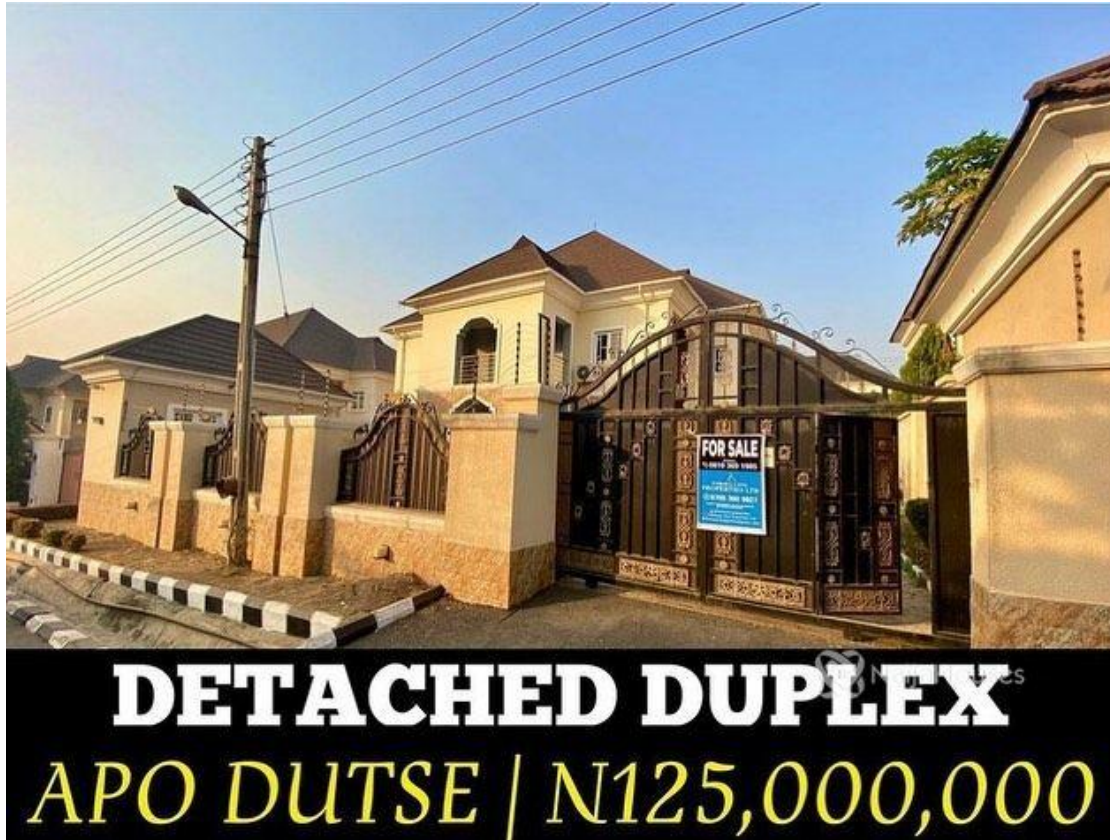

Apo-Dutse, Abuja, Abuja FCT

Apo-Dutse, Abuja, Abuja FCT

NGN 125,000,000.00

Alao Oluwayomi

Nigeria

Mobile: 08103691985

Office:

Fax:

formula1properties@gmail.com

Property Details

Category **For Sale**

Status **Active**

Price/Sq Ft ₦

On
naijahouses.com
428 days

Type
Terraces

Built

4 Bedroom Detached Duplex with an apartment Bq

Property Summary

Features

No Records Found

Property ID:	P8160827504
Category:	For Sale
Market Status:	Active
Listed Price:	125000000
Year Built:	
Property Size:	Sq m
Building Size:	Sq m
Lot Size:	Sq m
Price per Sq. Meter:	
Bedroom:	4
Bathroom:	
Toilets:	
Parking:	
Service Fee:	
Other Fee:	
Tax Per Annum:	
Insurance Per Annum:	
HOA Per Annum:	