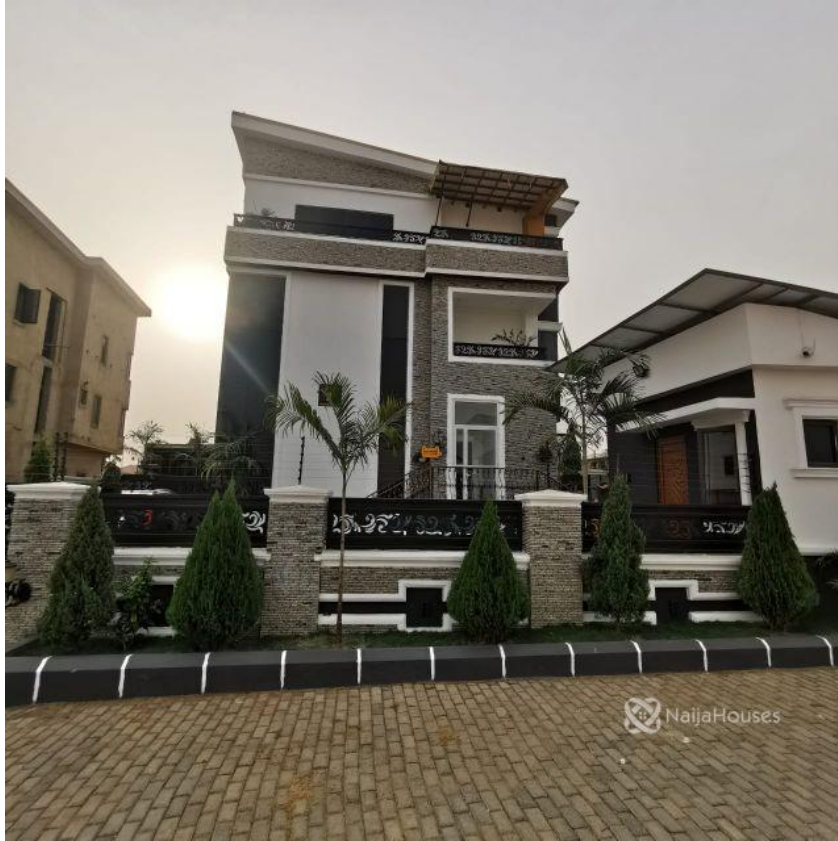

Along Airport Road, Lugbe, Abuja, Abuja FCT

Along Airport Road, Lugbe, Abuja, Abuja FCT

NGN 370,000,000.00

Ifedayo Ogunleye

Nigeria

Mobile: 07056144444

Office:

Fax:

Top Notch 5 Bedroom Fully detached duplex, Automated with Voice command in an Estate Along Airport Road Lugbe, Abuja. Features: Fitted Kitchen with store, Big masters bedroom with walk-in-closet, Ceiling cassette Ac Units, Family Size Swimming Pool, Gate House, Gazebo (well furnished), Automated Gate, Inverter with Solar panel, Perkin Generator, Tarred Road, Gated and Secured Estate, Gym and Study, Two big Lounge, Ensuite Rooms, and Many More. Price : 370Million (Slightly Negotiable)