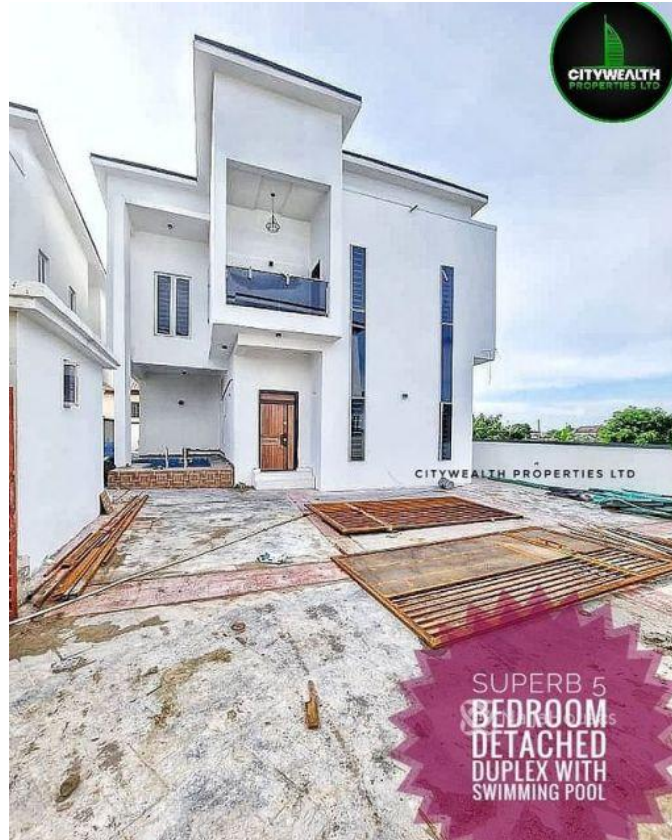

Ajah, Lekki Lagos, Lekki, Lekki, Lagos

Ajah, Lekki Lagos, Lekki, Lekki, Lagos

NGN 88,000,000.00

CityWealth Consult
Nigeria

Mobile: 08035226545
Office:
Fax:
citywealthconsult@gmail.com