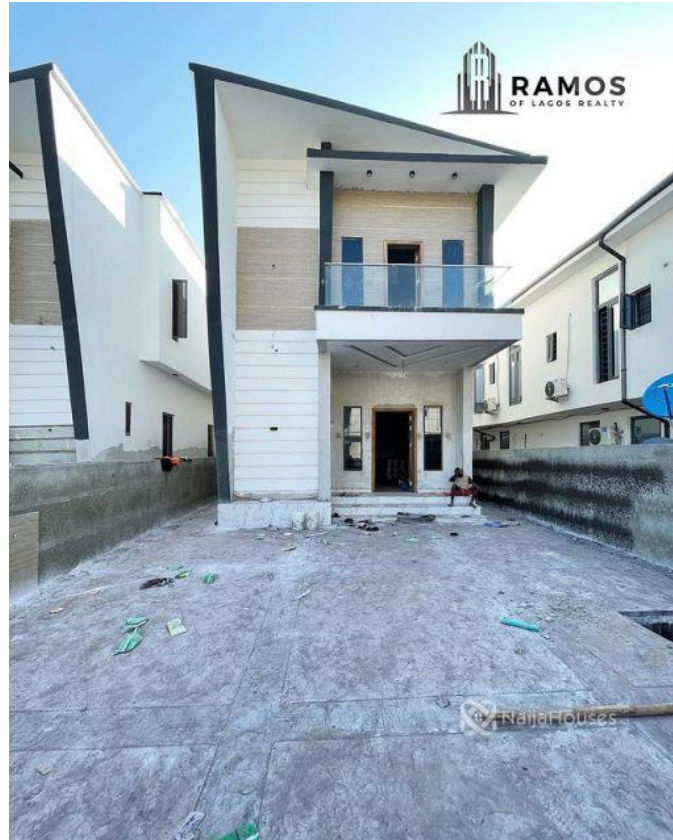

ajah, Lekki, Lekki, Lagos

ajah, Lekki, Lekki, Lagos

NGN 128,000,000.00

Ramos Of Lagos Realty
Nigeria

Mobile: 08133355522
Office:
Fax:
info@ramosofrealty.com