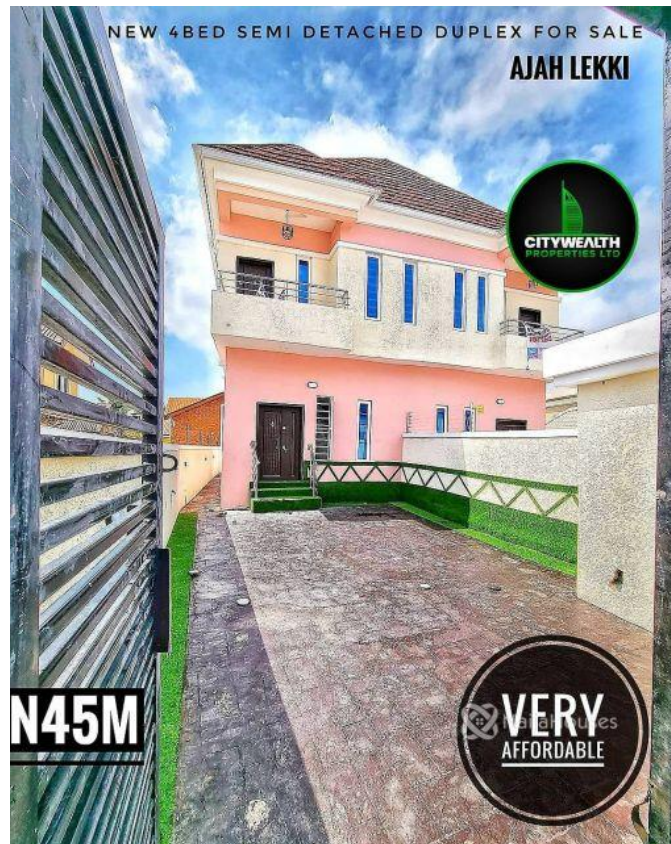

Ajah , Lekki , Lagos, Lekki, Lekki, Lagos

Ajah , Lekki , Lagos, Lekki, Lekki, Lagos

NGN 45,000,000.00

CityWealth Consult
Nigeria

Mobile: 08035226545
Office:
Fax:
citywealthconsult@gmail.com

Property Details

Category **For Sale**

Status **Active**

Price/Sq Ft ₦

On
naijahouses.com
1207 days

Type **Duplex**

Built

FOR SALE!!! 4 BEDROOM SEMI-DETACHED DUPLEX Location: Ajah , Lekki , Lagos Price: N45M Features: All Rooms Ensuite Fitted Kitchen Dinning Area CCTV Camera Bluetooth Speakers Pop Ceiling Led lighting Balcony Stamp Concrete Floor Water Heater Jacuzzi Car Port 24 Hours Security Car Park Space

Property Summary

Features

No Records Found

Property ID:	P7113712321
Category:	For Sale
Market Status:	Active
Listed Price:	45000000
Year Built:	
Property Size:	Sq m
Building Size:	Sq m
Lot Size:	Sq m
Price per Sq. Meter:	
Bedroom:	4
Bathroom:	
Toilets:	
Parking:	
Service Fee:	
Other Fee:	
Tax Per Annum:	
Insurance Per Annum:	
HOA Per Annum:	