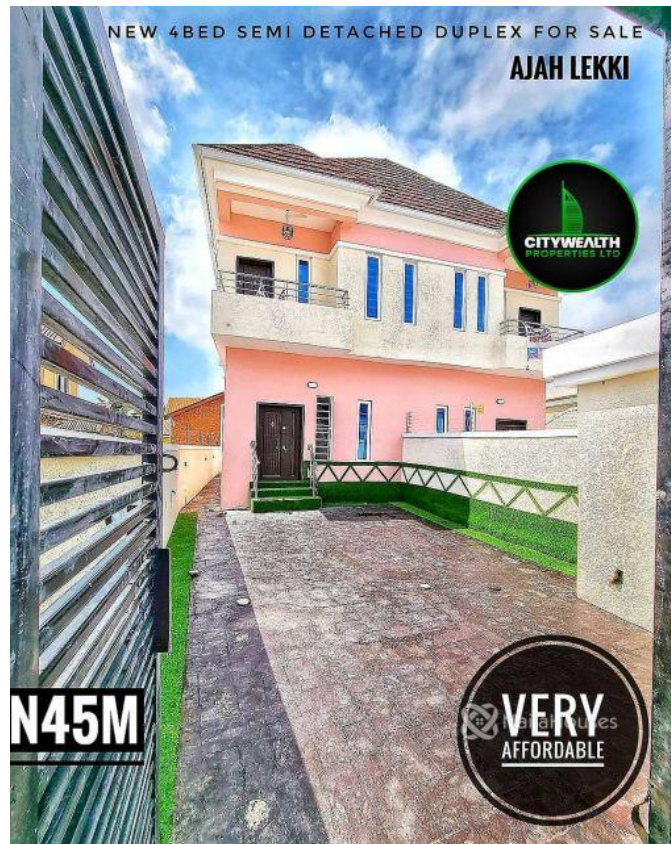

Ajah , Lekki , Lagos, Lekki, Lekki, Lagos

Ajah , Lekki , Lagos, Lekki, Lekki, Lagos

NGN 45,000,000.00

CityWealth Consult
Nigeria

Mobile: 08035226545
Office:
Fax:
citywealthconsult@gmail.com