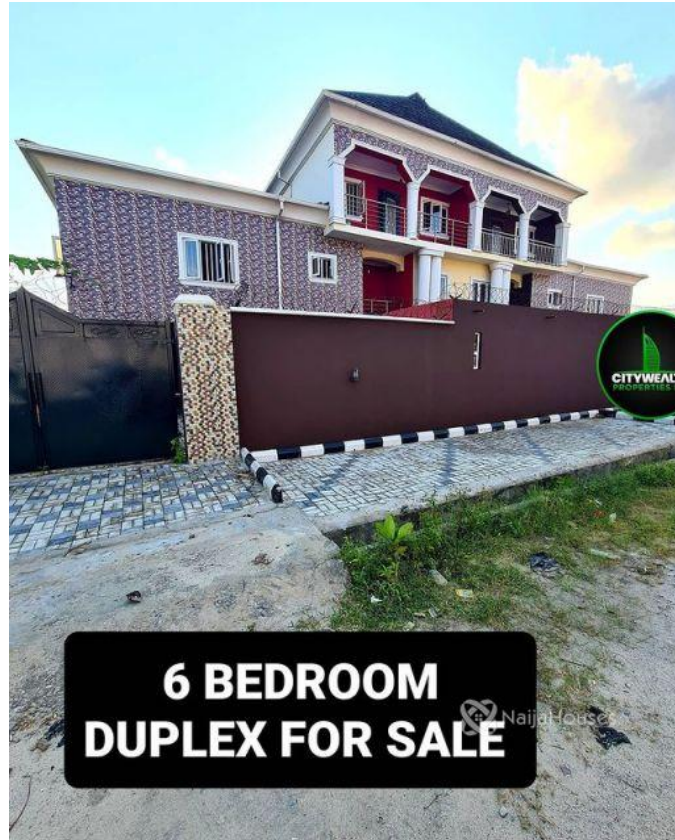

AJAH LEKKI, Ajah, Ajah, Lagos

AJAH LEKKI, Ajah, Ajah, Lagos

NGN 60,000,000.00

CityWealth Consult
Nigeria

Mobile: 08035226545
Office:
Fax:
citywealthconsult@gmail.com

Property Details

Category **For Sale**

Status **Active**

Price/Sq Ft ₦

On
naijahouses.com
1146 days

Type **Duplex**

Built

6 BEDROOM SEMI-DETACHED DUPLEX FOR SALE . LOCATION : AJAH LEKKI . PRICE : N60M NET

Property Summary

Features

No Records Found

Property ID:	P9300483029
Category:	For Sale
Market Status:	Active
Listed Price:	60000000
Year Built:	
Property Size:	Sq m
Building Size:	Sq m
Lot Size:	Sq m
Price per Sq. Meter:	
Bedroom:	6
Bathroom:	
Toilets:	
Parking:	
Service Fee:	
Other Fee:	
Tax Per Annum:	
Insurance Per Annum:	
HOA Per Annum:	