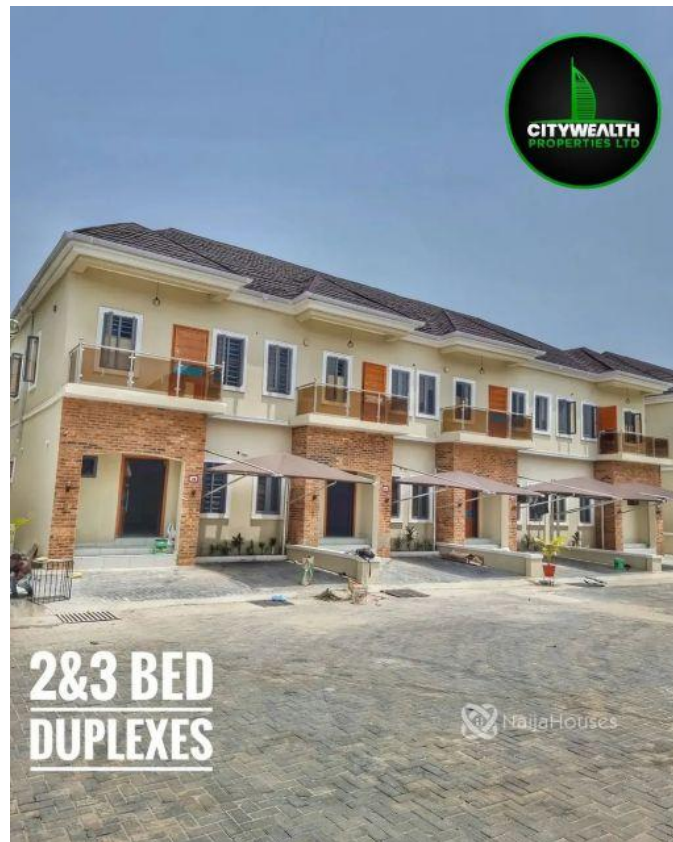

## Ajah, Lagos, Lekki, Lekki, Lagos

### Ajah, Lagos, Lekki, Lekki, Lagos

**NGN 47,000,000.00**

CityWealth Consult  
Nigeria

Mobile: 08035226545  
Office:  
Fax:  
[citywealthconsult@gmail.com](mailto:citywealthconsult@gmail.com)

## Property Details

Category **For Sale**

Status **Active**

Price/Sq Ft ₦

On  
naijahouses.com  
**858 days**

Type  
**Terraces**

Built

Fully serviced units of 2 bedroom terrace duplexes with, swimming pool and gym. Location: Ajah Price: N47m & N50M respectively Features: Fully serviced Gated estate En-suite rooms Family lounge Chandeliers Open plan kitchen Fitted wardrobes Swimming pool Kids play area Shower cubicle 24 hrs electricity 24 hrs security Treated water system Interlocked flooring

## Property Photos