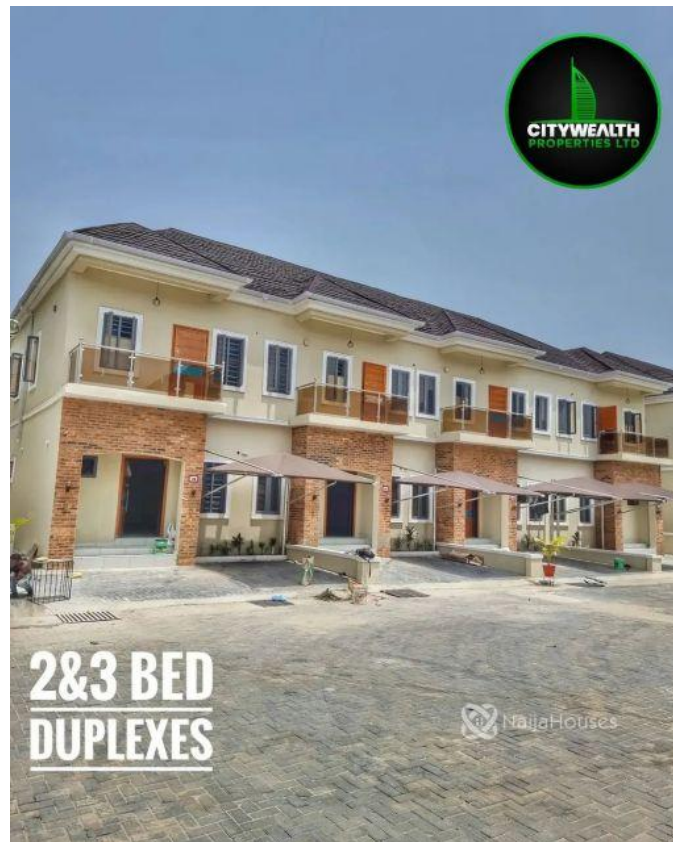

## Ajah, Lagos, Lekki, Lekki, Lagos

### Ajah, Lagos, Lekki, Lekki, Lagos

**NGN 47,000,000.00**

CityWealth Consult  
Nigeria

Mobile: 08035226545  
Office:  
Fax:  
[citywealthconsult@gmail.com](mailto:citywealthconsult@gmail.com)

## Property Details

Category **For Sale**

Status **Active**

Price/Sq Ft ₦

On  
naijahouses.com  
**809 days**

Type  
**Terraces**

Built

Fully serviced units of 2 bedroom terrace duplexes with, swimming pool and gym. Location: Ajah Price: N47m & N50M respectively Features: Fully serviced Gated estate En-suite rooms Family lounge Chandeliers Open plan kitchen Fitted wardrobes Swimming pool Kids play area Shower cubicle 24 hrs electricity 24 hrs security Treated water system Interlocked flooring

## Property Photos