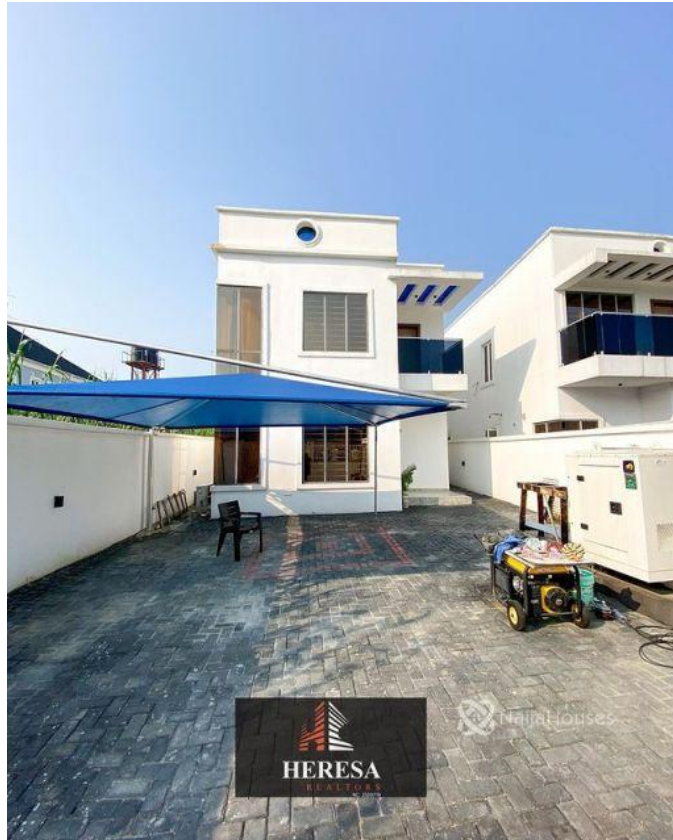

AJAH, LAGOS, Lekki, Lekki, Lagos

AJAH, LAGOS, Lekki, Lekki, Lagos

NGN 110,000,000.00

Oluchi Onuegbu

Nigeria

Mobile: 09091394938

Office:

Fax:

heresarealtors@gmail.com