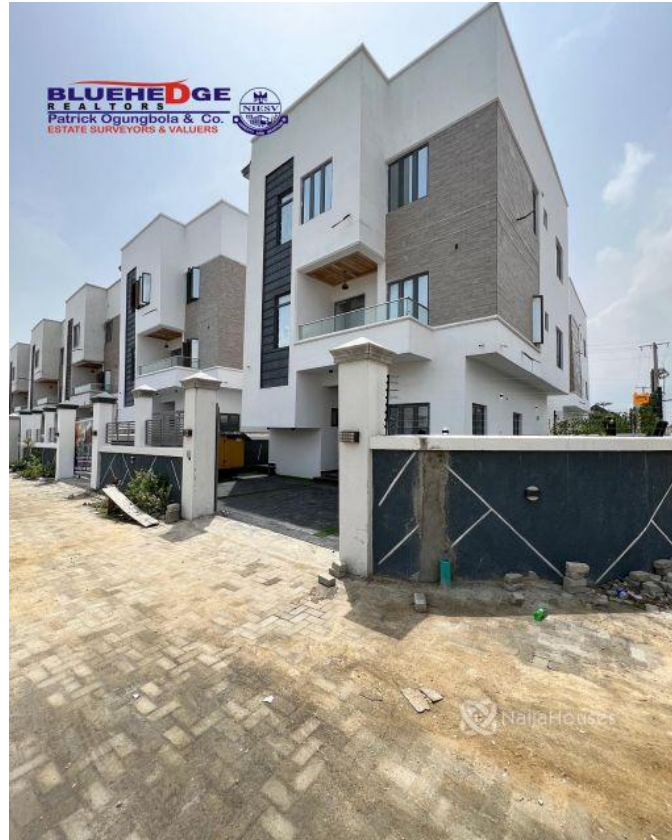

Ajah, Lagos, Lekki, Lagos

Ajah, Lagos, Lekki, Lagos

NGN 95,000,000.00

Blue Hedged Realtors

Nigeria

Mobile: 08177766550

Office:

Fax:

bluehedgedrealtors@gmail.com

Property Details

Category **For Sale**

Status **Active**

Price/Sq Ft ₦

On
naijahouses.com
549 days

Type **Duplex**

Built

IMPRESSIVE 5-BEDROOM DETACHED DUPLEX FOR SALE

Property Summary

Features

No Records Found

Property ID:	P2418586981
Category:	For Sale
Market Status:	Active
Listed Price:	95000000
Year Built:	
Property Size:	Sq m
Building Size:	Sq m
Lot Size:	Sq m
Price per Sq. Meter:	
Bedroom:	5
Bathroom:	
Toilets:	
Parking:	
Service Fee:	
Other Fee:	
Tax Per Annum:	
Insurance Per Annum:	
HOA Per Annum:	