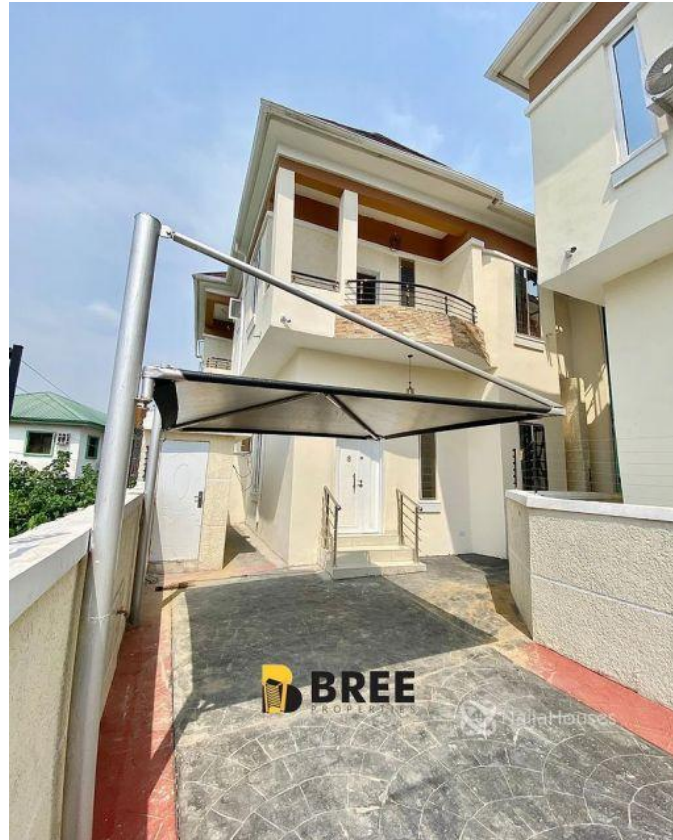

ajah, Ajah, Ajah, Lagos

ajah, Ajah, Ajah, Lagos

NGN 53,000,000.00

Bree Properties
Nigeria

Mobile: 08034775667
Office:
Fax:
Breepropertiesng@yahoo.com

Property Details

Category **For Sale**

Status **Active**

Price/Sq Ft ₦

On
naijahouses.com
860 days

Type **Duplex**

Built

New Listing !! Spacious 4 Bedroom Semi Detached Duplex with a bq and long drive through. Location: Ajah
Price: 53m Features: All rooms en-suite Ample parking space Family lounge Fitted kitchen Chandeliers
Shower cubicle Jacuzzi Water heaters A room bq Stamped concrete floor Car port Security house Secured estate