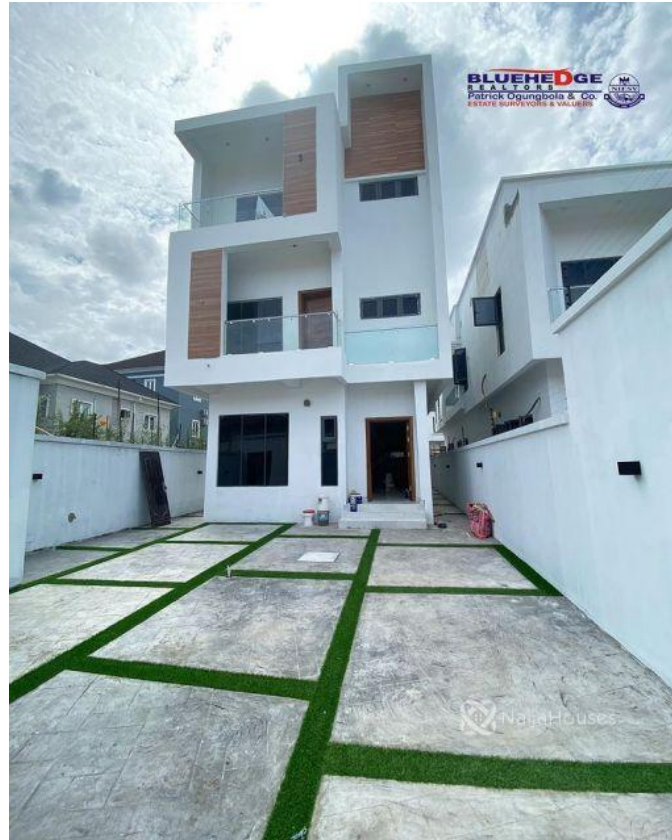

ajah, Ajah, Ajah, Lagos

ajah, Ajah, Ajah, Lagos

NGN 130,000,000.00

Blue Hedged Realtors

Nigeria

Mobile: 08177766550

Office:

Fax:

bluehedgedrealtors@gmail.com